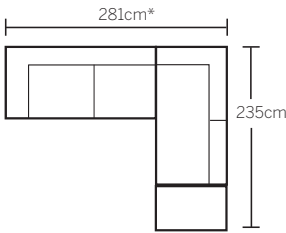

Configurations

2.5 seat modular LAF
+ terminal RAF
& ottoman