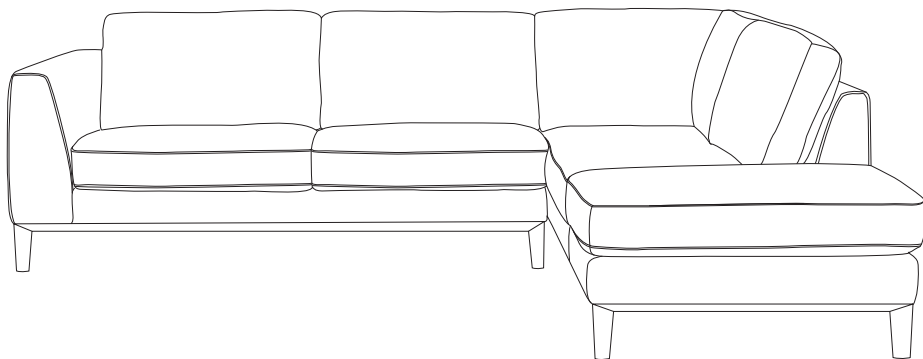

AMELIE

Sofa range

THE STORY

Amp up the comfort factor of your living zone with the Amelie range. With an inviting deep seat and plump foam cushions, this range provides the perfect nook to curl up with a cuppa. The durable polyester fabric is made to withstand the general wear and tear of family life, and the sturdy solid timber plinth stands firm and also adds an on-trend detail.

MATERIALS

Solid timber frame with timber composites. Foam core seat with a loose fibre and foam back. Steel spring suspension for consistent comfort and long term support.

FABRICS & COLOURS

Available in coal, coffee, natural and smoke York fabric. 100 % polyester.

*Note: measurements are in centimeters and are approximate only.

While we aim to ensure that the information on this tearsheet is correct at the time of printing, it is sometimes necessary for changes to be made to product specifications. To avoid dissatisfaction, we suggest that you obtain confirmation of product specifications and availability with your Freedom Salesperson before placing your order.