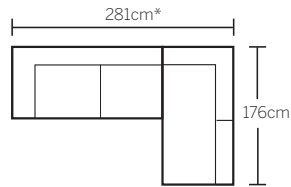

3 seat sofa  
w 234 d 94 h 83

2.5 seat mod LAF  
w 187 d 94 h 83

2.5 seat mod RAF  
w 187 d 94 h 83

\*Note: measurements are in centimeters and are approximate only.

Explanation: LAF and RAF: Left Arm Facing and Right Arm Facing: as you stand in front of the sofa the arm will be on either the left or right side of the modular component. Please refer to website for care instructions: [www.freedom.com.au](http://www.freedom.com.au)

terminal LAF  
w 94 d 176 h 83

terminal RAF  
w 94 d 176 h 83

# Configurations

2.5 seat modular LAF  
+ terminal RAF  
& ottoman

2.5 seat modular LAF  
& terminal RAF

\*Note: measurements are in centimeters and are approximate only.

Explanation: LAF and RAF: Left Arm Facing and Right Arm Facing: as you stand in front of the sofa the arm will be on either the left or