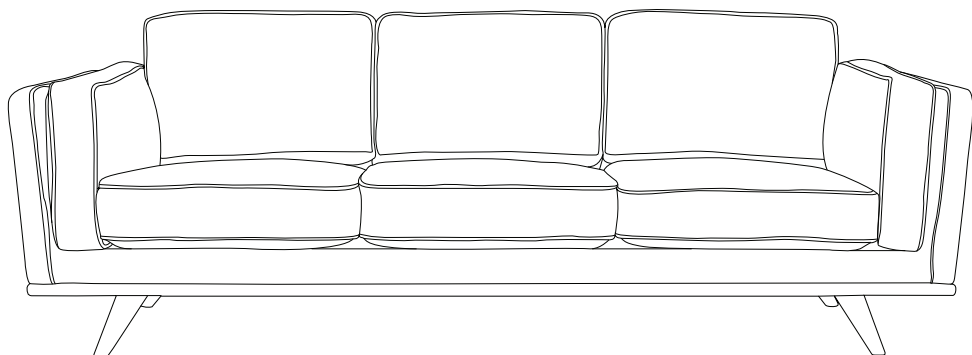

DAHLIA

Sofa range

THE STORY

A sofa for design seekers who also appreciate the creature comforts of a soft and squishy couch you can sink into, the removable seat cushions are filled with a feather blend for maximum comfort, making Dahlia as supremely comfortable as it is stylish. Dahlia is upholstered in a linen-blend fabric and is available in a choice of five contemporary colours. Also available in 2 types of luscious full grain leather.

MATERIALS

Solid timber frame with timber composites. Foam core seat with feather and fibre blend wrap.

Loose feather and fibre back and highly resilient Pirelli webbed suspension.

FABRICS & LEATHER

Available in cobalt, light grey, navy, shell and skyline Austria fabric. 90% polyester and 10% linen.

Available in tan, black and russett Charme full grain leather.

Available in tan Oxford full grain leather.