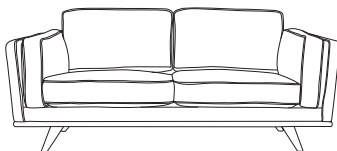

2.5 seat sofa
w 203 d 93 h 80