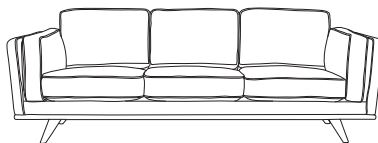

3 seat sofa
w 229 d 93 h 80

While we aim to ensure that the information on this tearsheet is correct at the time of printing, it is sometimes necessary for changes to be made to product specifications. To avoid disappointment, we suggest that you obtain confirmation of product specifications and availability with your Freedom Salesperson before placing your order.