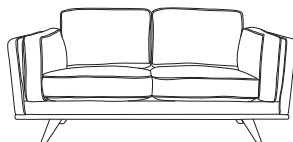

2 seat sofa
w 166 d 93 h 80