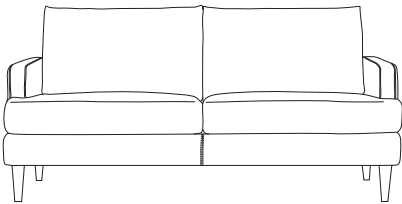

2 seat sofa

w 157 d 87 h 84