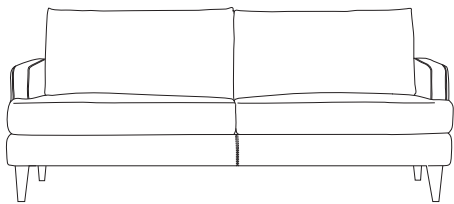

3 seat sofa

w 187 d 87 h 84

*Note: measurements are in centimeters and are approximate only.

While we aim to ensure that the information on this tearsheet is correct at the time of printing, it is sometimes necessary for changes to be made to product specifications. To avoid disappointment, we suggest that you obtain confirmation of product specifications and availability with your Freedom Salesperson before placing your order.