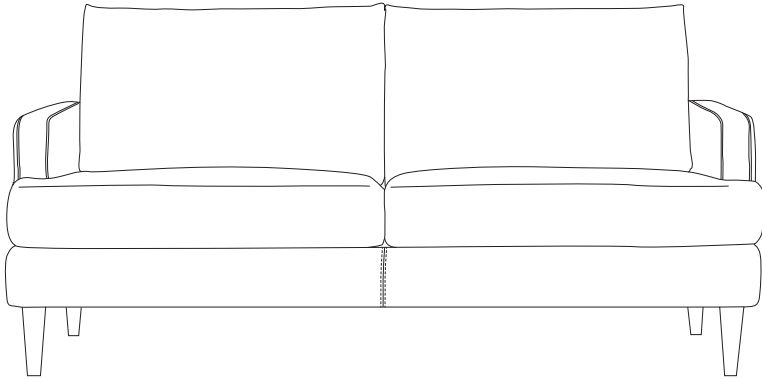

MILA

Sofa range

THE STORY

Buyers with a discerning eye will note the streamlined silhouette of this range, coupled with the smart timber legs, which put it in line with the big-ticket furniture pieces of the moment. The benefit of Mila is that it captures an incredibly luxe look at a great-value price. Style and comfort are covered off neatly in this lovely range, with a combination of foam and fibre seating giving the cushions a generous and sophisticated look. The webbed seat provides support and helps to master the laid-back feeling you hope for. The slender tapered timber legs showcase a darker stain, which only adds to the richness of the piece.

MATERIALS

Solid timber frame with timber composites.
Foam core seat.
Loose foam and fibre blend back.
Steel spring suspension for consistent comfort and long term support.

FABRICS & COLOURS

Available in fog and slate Ada fabric.
100% polyester.