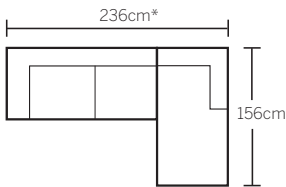

Ottoman
w 81 d 81 h 42

Armchair
w 85 d 92 h 82

2.5 seat sofa
w 178 d 92 h 82

3 seat sofa
w 222 d 92 h 82

2 seat mod LAF
w 146 d 90 h 82

2 seat mod RAF
w 146 d 90 h 82

3 seat mod LAF
w 170 d 90 h 82

3 seat mod RAF
w 170 d 90 h 82

*Note: measurements are in centimeters and are approximate only.

Explanation: LAF and RAF: Left Arm Facing and Right Arm Facing; as you stand in front of the sofa the arm will be on either the left or right side of the modular component. Please refer to website for care instructions: www.freedom.com.au

Chaise LAF
w 90 d 156 h 82

Chaise RAF
w 90 d 156 h 82

Configurations

2 seat modular LAF & chaise RAF

3 seat modular LAF & chaise RAF

*Note: measurements are in centimeters and are approximate only.

Explanation: LAF and RAF: Left Arm Facing and Right Arm Facing; as you stand in front of the sofa the arm will be on either the left or right side of the modular component. Please refer to website for care instructions: www.freedom.com.au