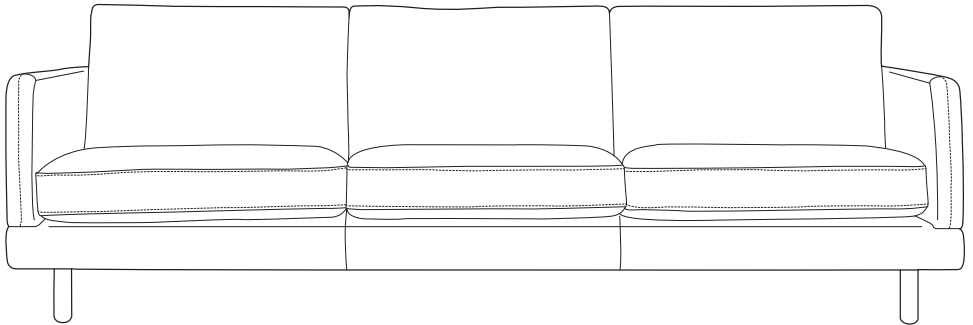

BONNIE

Sofa range

THE STORY

Fusing considered design and attention to detail, this range captures a timeless look that also incorporates comfort. Featuring pinched stitch detail on the arms and cushion backs, solid oak legs weave in the on-trend Scandinavian look to its contemporary design. High-density foam cushions sit atop a sprung seat, and a webbed back ensures support and comfort are covered off in one fell swoop. Available in both fabric and leather options.

MATERIALS

Solid timber frame with timber composites.
Foam core seat with a loose fibre back.
Steel spring suspension for consistent comfort and long term support.

FABRICS & LEATHERS

Available in charcoal, donkey, natural and teal River fabric. 100% polyester.
Available in milk, mocha, rustic grey and tan Union full grain leather.

*Note: measurements are in centimeters and are approximate only.

While we aim to ensure that the information on this tearsheet is correct at the time of printing, it is sometimes necessary for changes to be made to product specifications. To avoid disappointment, we suggest that you obtain confirmation of product specifications and availability with your Freedom Salesperson before placing your order.