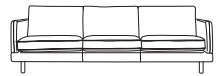

3 seat sofa
w 222 d 92 h 82