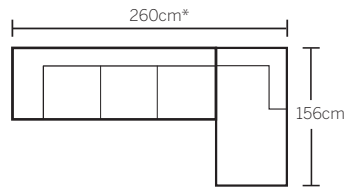

Ottoman
w 81 d 81 h 42

Armchair
w 85 d 92 h 82

2.5 seat sofa
w 178 d 92 h 82

3 seat sofa
w 222 d 92 h 82

2 seat mod LAF
w 146 d 90 h 82

2 seat mod RAF
w 146 d 90 h 82

3 seat mod LAF
w 170 d 90 h 82

3 seat mod RAF
w 170 d 90 h 82

*Note: measurements are in centimeters and are approximate only.

Explanation: LAF and RAF: Left Arm Facing and Right Arm Facing; as you stand in front of the sofa the arm will be on either the left or right side of the modular component. Please refer to website for care instructions: www.freedom.com.au

Chaise LAF
w 90 d 156 h 82

Chaise RAF
w 90 d 156 h 82

Configurations

2 seat modular LAF & chaise RAF

3 seat modular LAF & chaise RAF

*Note: measurements are in centimeters and are approximate only.

Explanation: LAF and RAF: Left Arm Facing and Right Arm Facing; as you stand in front of the sofa the arm will be on either the left or right side of the modular component. Please refer to website for care instructions: www.freedom.com.au