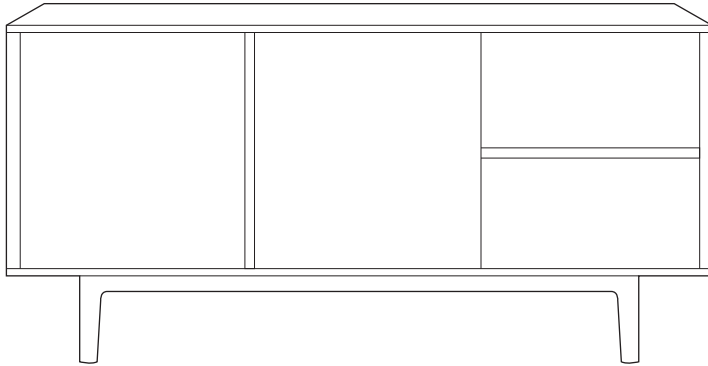

BAILEY

Furniture range

THE STORY

Designed exclusively for Freedom by Thomas Desmetre, Bailey incorporates a mid-century flavour to its contemporary look. Comprised of oak and engineered wood, this unit is strong and sturdy, but also has a lovely warmth to it, thanks to the timber grain. The Coco colour has a bit more of a bold presence, while the Natural colour pegs this piece firmly in line with the Nordic trend of the moment.

MATERIALS

Oak and engineered wood.

COLOURS

Available in coco and natural.

w 45 d 45 h 45

w 110 d 60 h 40

w 90 d 90 h 73

w 160 d 90 h 73

w 150 d 45 h 75

w 120 d 50 h 45

*Note: measurements are in centimeters and are approximate only.

freedom