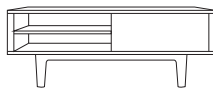

Entertainment unit

w 120 d 50 h 45

*Note: measurements are in centimeters and are approximate only.

freedom