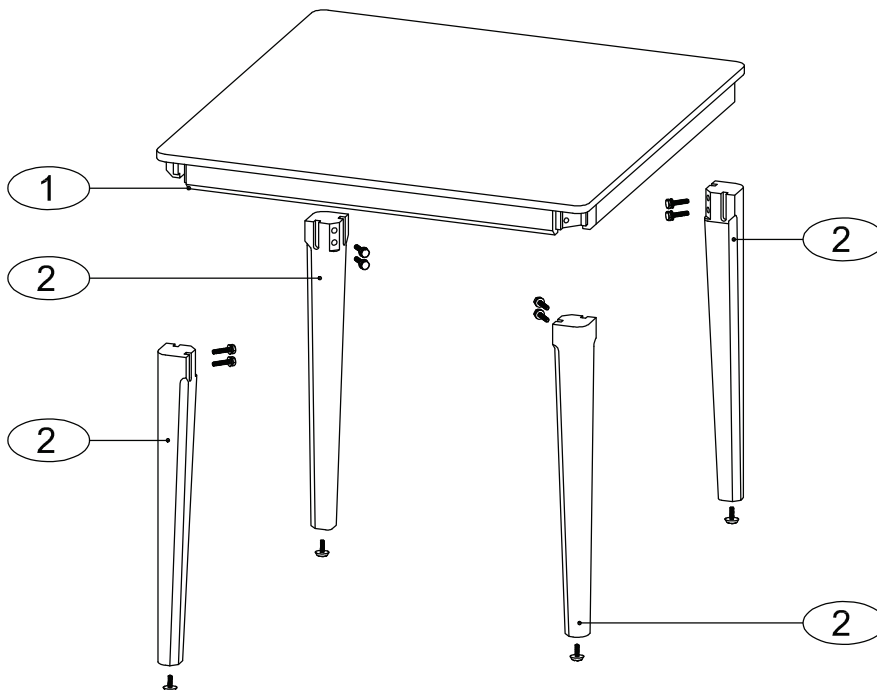

Bailey Dining Table 90x90cm

23512030/ 23512023

freedom

- Thank you for purchasing the **Bailey Dining Table 90x90cm**. Before you begin to assemble your new piece of furniture, please check to ensure that all hardware and parts have been supplied. This page lists all contents included in the carton(s).
- Follow instructions closely as deviation from them may present a possible safety risk and may void your warranty.
- It is recommended that assembly is done on a soft surface such as carpet to avoid any damage.
- If you experience any problems with your new purchase please phone Freedom Customer Service (FSC) on 1300 135 588. Customers outside Australia should contact their closest Freedom store.

Hardware (Supplied)

<p>M8 x 50</p>  <p>A = 8 sets</p>	<p>Ø22 x 7, M6 x 20</p>  <p>B = 4 pcs</p>	 <p>C = 1 pc</p>
--	--	---

Tools Required (Not Supplied)

Parts

Bailey Dining Table 90x90cm

23512030/ 23512023