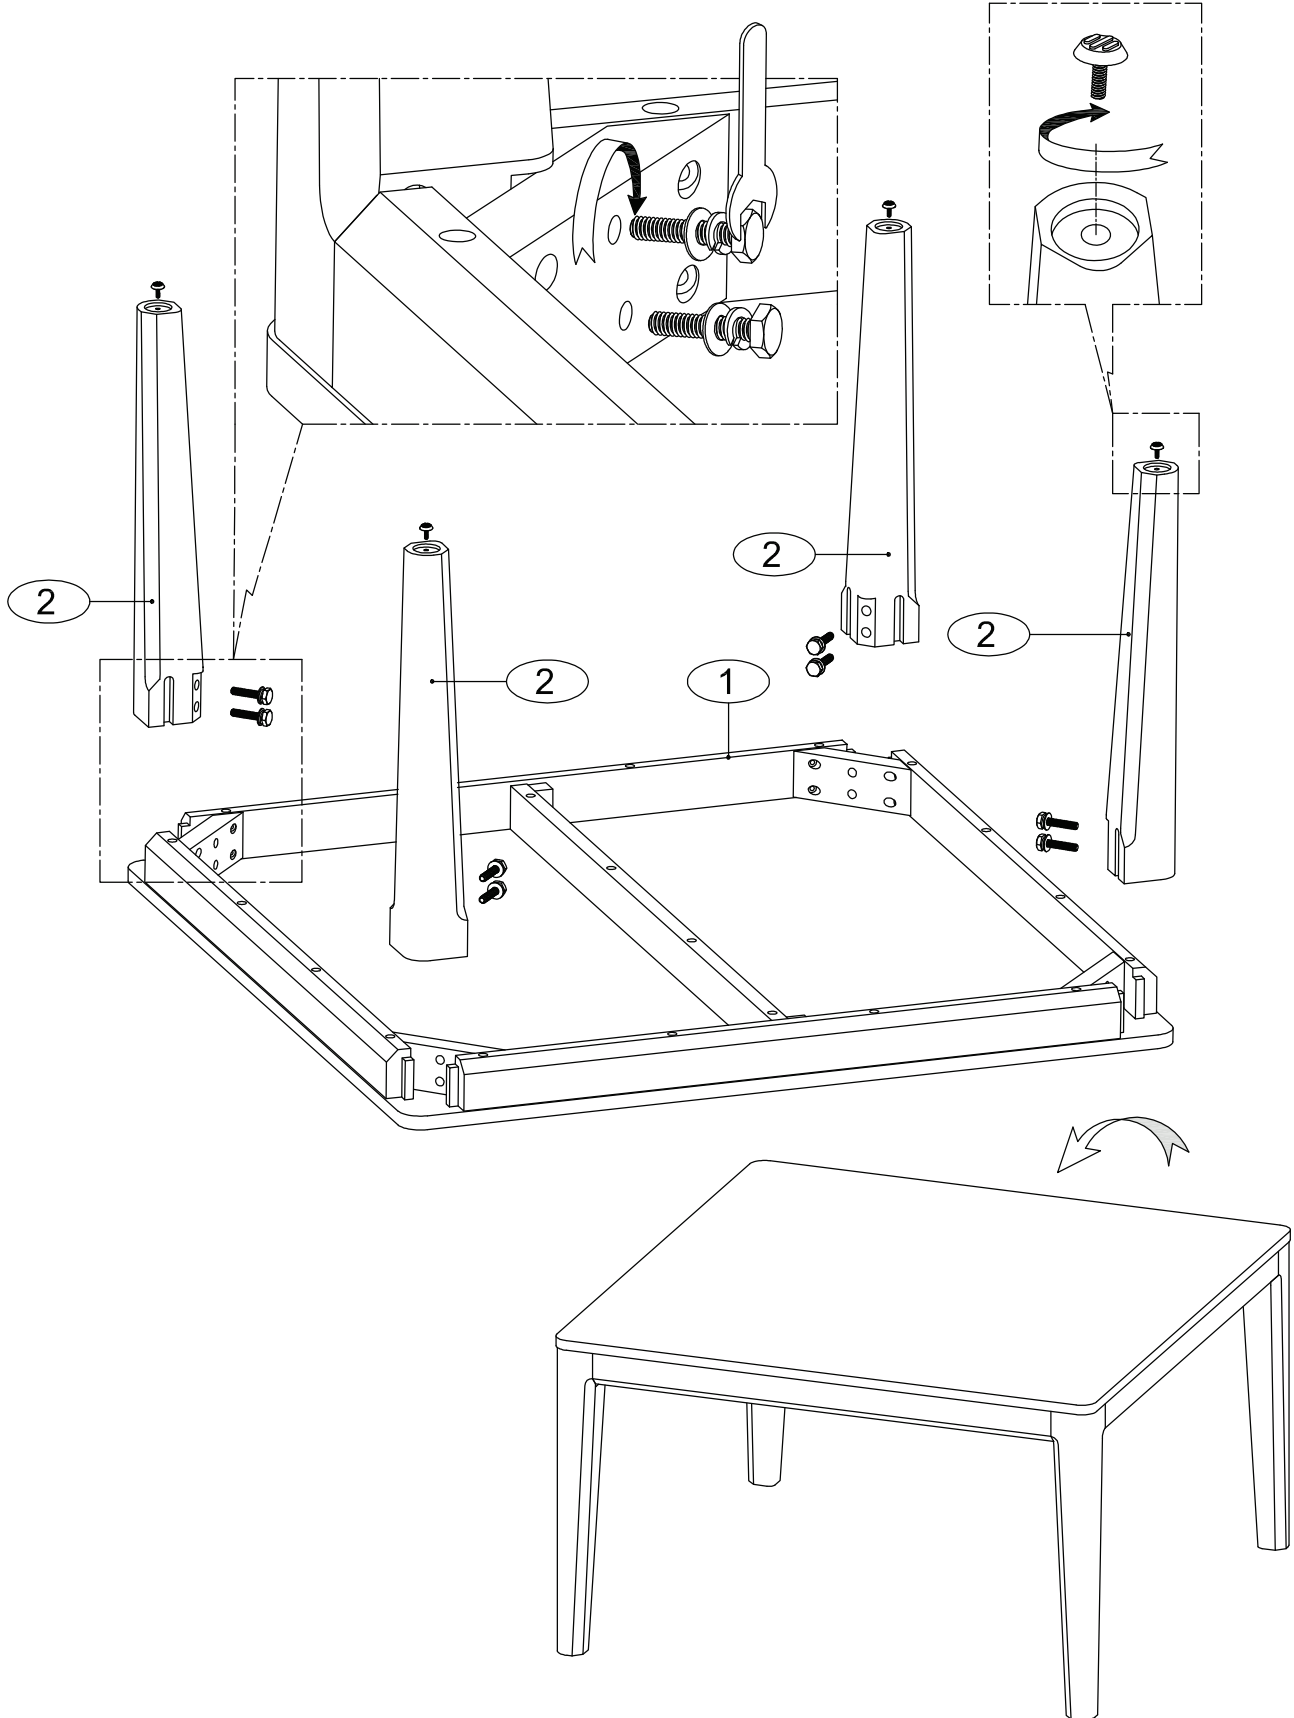

Bailey Dining Table 90x90cm

23512030/ 23512023

freedom

- Thank you for purchasing the **Bailey Dining Table 90x90cm**. Before you begin to assemble your new piece of furniture, please check to ensure that all hardware and parts have been supplied. This page lists all contents included in the carton(s).
- Follow instructions closely as deviation from them may present a possible safety risk and may void your warranty.
- It is recommended that assembly is done on a soft surface such as carpet to avoid any damage.
- If you experience any problems with your new purchase please phone Freedom Customer Service (FSC) on 1300 135 588. Customers outside Australia should contact their closest Freedom store.

Hardware (Supplied)

<p>M8 x 50</p>  <p>A = 8 sets</p>	<p>Ø22 x 7, M6 x 20</p>  <p>B = 4 pcs</p>	 <p>C = 1 pc</p>
--	--	---

Tools Required (Not Supplied)

Parts

Bailey Dining Table 90x90cm

23512030/ 23512023

freedom

Step: 1

A = 8 sets

B = 4 pcs

Finish.