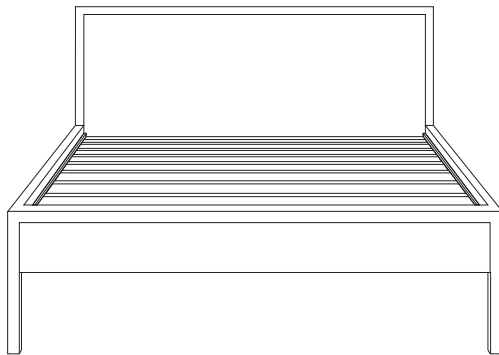

RHODES

Bedroom range

THE STORY

Timber has a natural beauty that complements any space, which is why the Rhodes bedroom range is a great choice. Whether you go for a neutral decorative scheme or like to add bright bursts throughout your spaces, timber has a versatile quality that mellows the aesthetic. The look of the ash timber featured gives it a modern Australian quality that translates to many varied spaces. Drawers feature a bevelled concealed edge consistent with the clean look.

MATERIALS

Solid Ash, Ash Veneer, Engineered wood and Pine.

COLOURS

Available in Natural Ash.