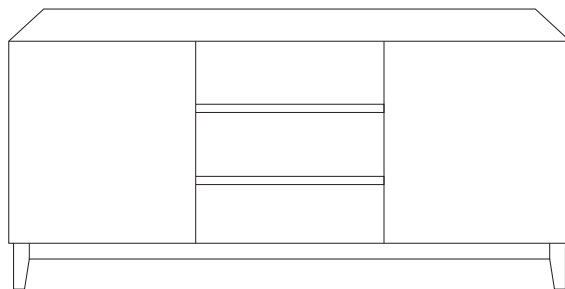

AXIS

Furniture range

THE STORY

Master a minimal look in your living zone with the Axis range. Exclusively designed by Thomas Desmettre in matte white, it makes a fantastic addition for those who prefer a clutter-free look. It's crafted from engineered wood, and coated in a matte white lacquer for a pristine look and feel, as well as a lasting, quality finish. These sturdy pieces will comfortably fit in spaces with more restrained palettes and nicely mellow brighter schemes – it just has such an adaptable aesthetic.

MATERIALS

Engineered wood and matte white lacquer.

COLOURS

Available in white.

*Note: measurements are in centimeters and are approximate only.

freedom