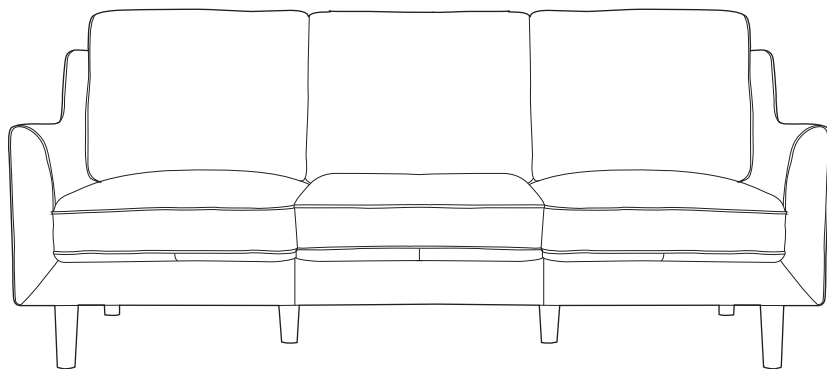

PORTER

Sofa range

THE STORY

Create a welcoming home for family and friends with the classic and contemporary lines of the Porter sofa. The smart design and easy-to-maintain corrected grain leather upholstery means you won't need to be precious around the Porter, and the solid timber walnut-stained legs make it an ideal piece for the family.

MATERIALS

Solid timber frame with timber composites. Foam core seat with feather and fibre blend wrap. Foam core back and highly resilient Pirelli webbed suspension.