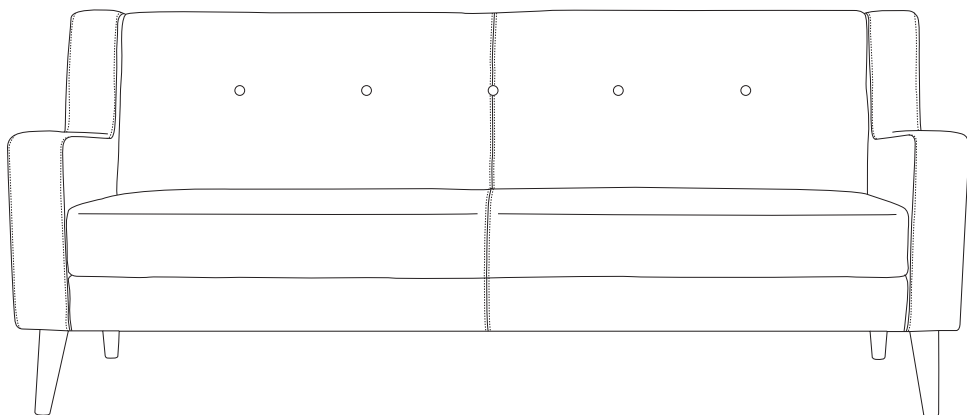

POPPY

Sofa range

THE STORY

Slip into a stunning mid-century aesthetic with the splendid Poppy sofa. Featuring clean tailored lines, button tufting and solid wooden splayed legs, you'll dial up the style factor in your living room without compromising on comfort. This neat and compact design makes it ideal for smaller spaces, while the generous proportions invite cosy afternoons curled up with a book.

MATERIALS

Solid timber frame with timber composites. Foam core seat and back. Steel spring suspension for consistent comfort and long term support.

FABRICS & COLOURS

Available in charcoal, duck egg, grey, mocha and navy Polonia fabric. 80% polyester and 20% linen.