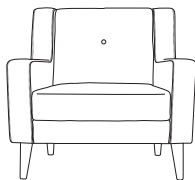

Armchair

w 87 d 82 h 84