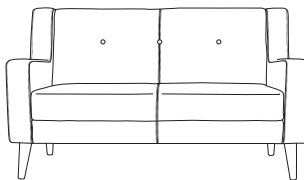

2 seat sofa

w 148 d 82 h 84