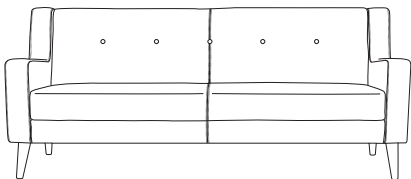

3 seat sofa

w 201 d 82 h 84

While we aim to ensure that the information on this tearsheet is correct at the time of printing, it is sometimes necessary for changes to be made to product specifications. To avoid disappointment, we suggest that you obtain confirmation of product specifications and availability with your Freedom Salesperson before placing your order.