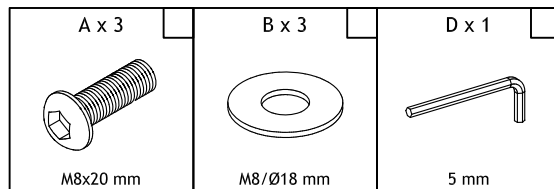

Wharf Console 130x40 cm

Australia: 23478848

freedom 

Hardware (Supplied)

A x 6	B x 6	C x 18	D x 1
			
M8x20 mm	M8/Ø18 mm	Ø4x20 mm	5 mm

Parts

PART	QTY	SIZE	CHECK ✓
1	1	1300x400x25	
2	2	695x394x80	
3	2	1214x40x40	
4	1	1214x40x40	

Tools Required (Not Supplied)

Wharf Console 130x40 cm

Australia: 23478848

freedom 

Step 1

Step 2

I

II