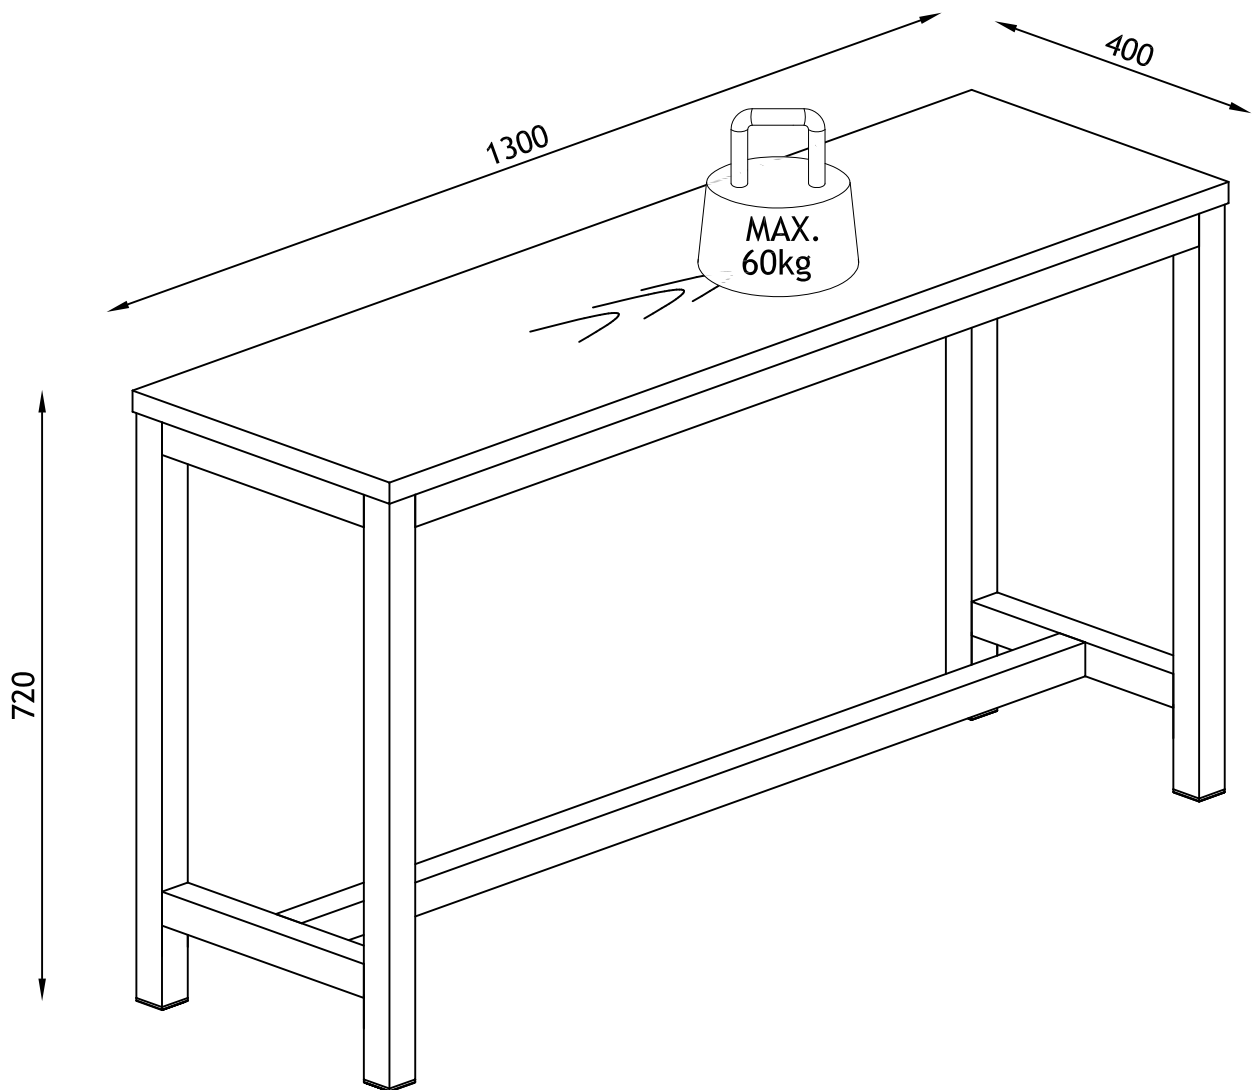

Wharf Console 130x40 cm

Australia: 23478848

freedom 

Thank you for purchasing the **Wharf Console 130x40 cm**. Before you begin to assemble your new piece of furniture, please check to ensure that all hardware and parts have been supplied. This page lists all contents included in the carton(s).

Wharf Console 130x40 cm

Australia: 23478848

freedom 

Hardware (Supplied)

A x 6	B x 6	C x 18	D x 1
			
M8x20 mm	M8/Ø18 mm	Ø4x20 mm	5 mm

Parts

PART	QTY	SIZE	CHECK ✓
1	1	1300x400x25	
2	2	695x394x80	
3	2	1214x40x40	
4	1	1214x40x40	