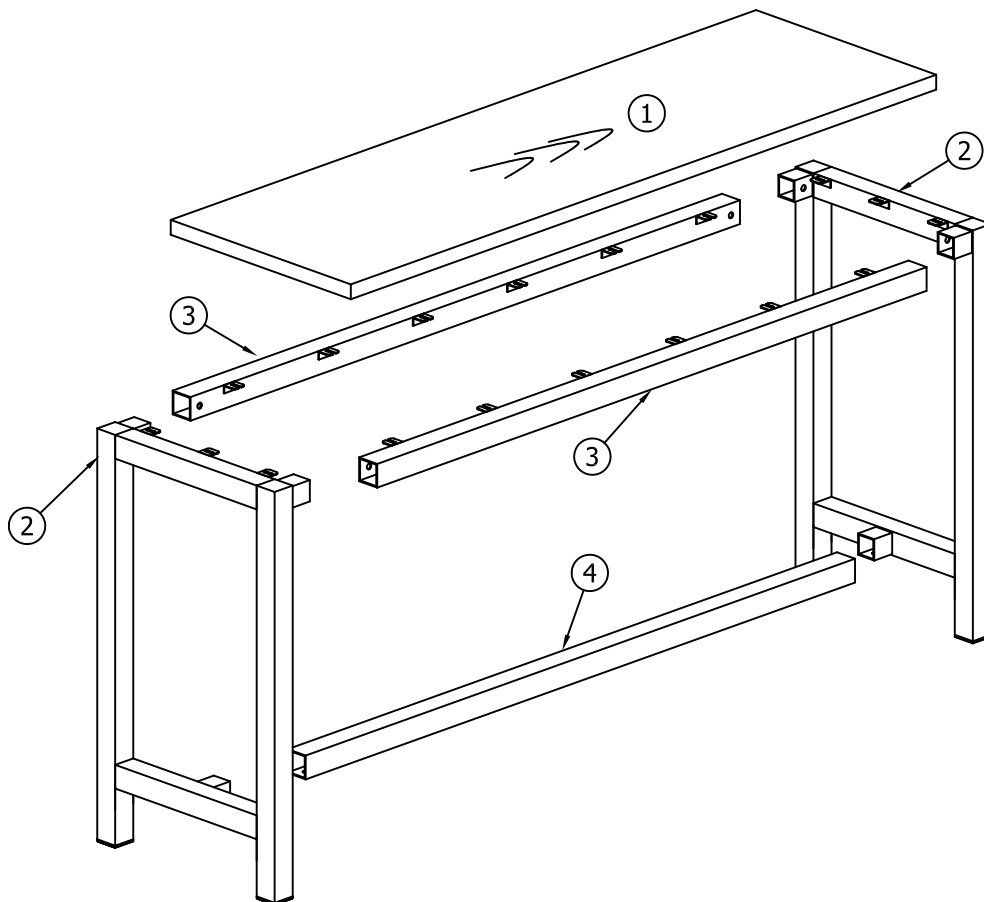

Wharf Console 130x40 cm

Australia: 23478848

freedom 

Hardware (Supplied)

A x 6	B x 6	C x 18	D x 1
			
M8x20 mm	M8/Ø18 mm	Ø4x20 mm	5 mm

Parts

PART	QTY	SIZE	CHECK ✓
1	1	1300x400x25	
2	2	695x394x80	
3	2	1214x40x40	
4	1	1214x40x40	

Tools Required (Not Supplied)

Wharf Console 130x40 cm

Australia: 23478848

freedom 

Step 1

Step 2

I

II