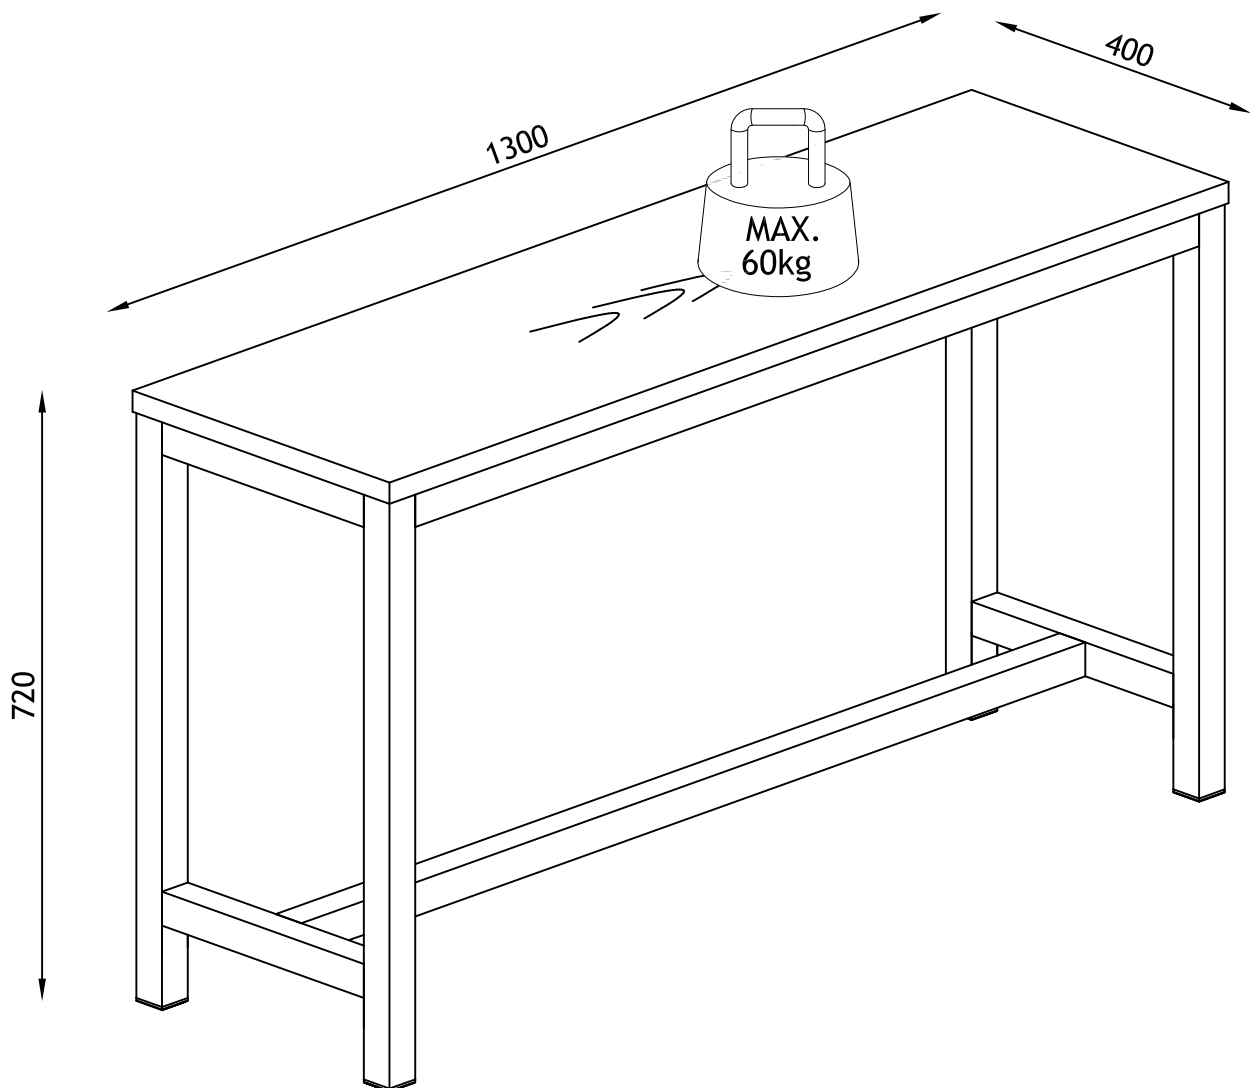

Wharf Console 130x40 cm

Australia: 23478848

freedom 

Thank you for purchasing the **Wharf Console 130x40 cm**. Before you begin to assemble your new piece of furniture, please check to ensure that all hardware and parts have been supplied. This page lists all contents included in the carton(s).

Wharf Console 130x40 cm

Australia: 23478848

freedom 

Hardware (Supplied)

A x 6	B x 6	C x 18	D x 1
			
M8x20 mm	M8/Ø18 mm	Ø4x20 mm	5 mm

Parts

PART	QTY	SIZE	CHECK <input checked="" type="checkbox"/>
1	1	1300x400x25	
2	2	695x394x80	
3	2	1214x40x40	
4	1	1214x40x40	