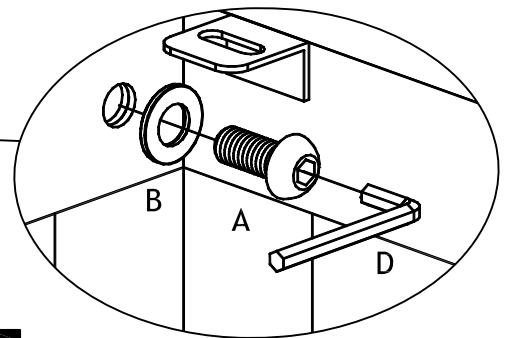

Wharf Console 130x40 cm

Australia: 23478848

freedom 

Hardware (Supplied)

A x 6	B x 6	C x 18	D x 1
			
M8x20 mm	M8/Ø18 mm	Ø4x20 mm	5 mm

Parts

PART	QTY	SIZE	CHECK ✓
1	1	1300x400x25	
2	2	695x394x80	
3	2	1214x40x40	
4	1	1214x40x40	

Tools Required (Not Supplied)

Wharf Console 130x40 cm

Australia: 23478848

freedom 

Step 1

Step 2

I

II