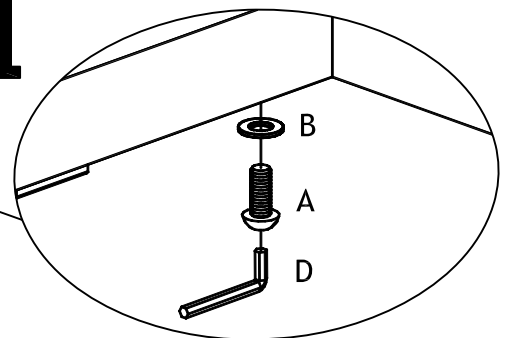

Wharf Console 130x40 cm

Australia: 23478848

freedom 

Hardware (Supplied)

A x 6	B x 6	C x 18	D x 1
			
M8x20 mm	M8/Ø18 mm	Ø4x20 mm	5 mm

Parts

PART	QTY	SIZE	CHECK ✓
1	1	1300x400x25	
2	2	695x394x80	
3	2	1214x40x40	
4	1	1214x40x40	

Tools Required (Not Supplied)

Wharf Console 130x40 cm

Australia: 23478848

freedom 

Step 1

Step 2

I

II