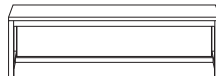

Bench

w 170 d 35 h 45