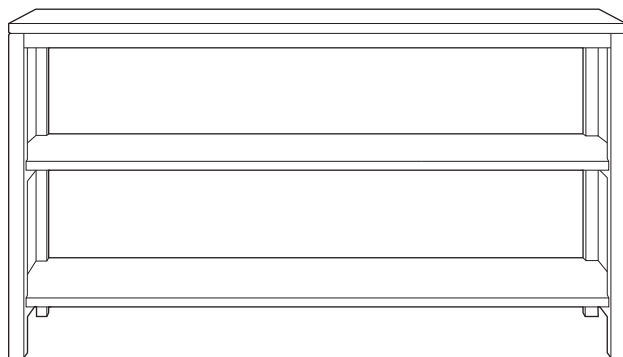

WHARF

Furniture range

THE STORY

This unique range mixes rustic elm with bold tubular steel. Time, wear and tear has given the wood it's character. Wood is recycled from 100 year old Chinese doors and each piece tells it's own story through natural characteristics in the wood. At home in any decor complemented by a clean classic shape and wonderfully warm wood.

MATERIALS

Recycled elm and powder coated steel.

COLOURS

Available in natural/black.

w 45 d 45 h 55

w 90 d 90 h 40

w 170 d 35 h 45

w 130 d 40 h 72

w 180 d 90 h 73