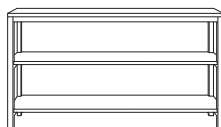

Bookcase

w 170 d 45 h 92.5

** Available online or in Freedom Bedroom only.

*Note: measurements are in centimeters and are approximate only.

freedom