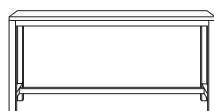

Dining table

w 180 d 90 h 73