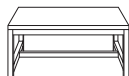

Coffee table

w 90 d 90 h 40