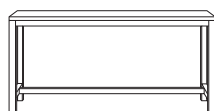

Dining table
w 180 d 90 h 73