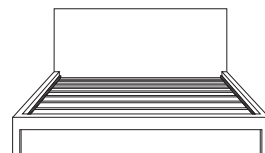

Queen bed**
w 164 d 223 h 104.5

** Available online or in Freedom Bedroom only.

*Note: measurements are in centimeters and are approximate only.

freedom