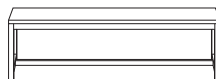

Bench
w 170 d 35 h 45