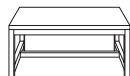

Coffee table
w 90 d 90 h 40