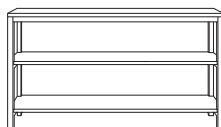

Bookcase
w 170 d 45 h 92.5