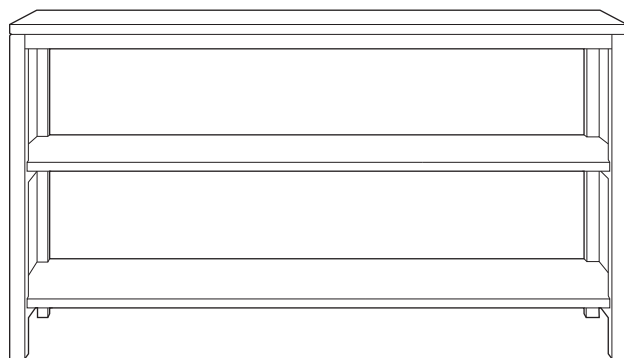

WHARF

Furniture range

THE STORY

This unique range mixes rustic elm with bold tubular steel. Time, wear and tear has given the wood it's character. Wood is recycled from 100 year old Chinese doors and each piece tells it's own story through natural characteristics in the wood. At home in any decor complemented by a clean classic shape and wonderfully warm wood.

MATERIALS

Recycled elm and powder coated steel.

COLOURS

Available in natural/black.