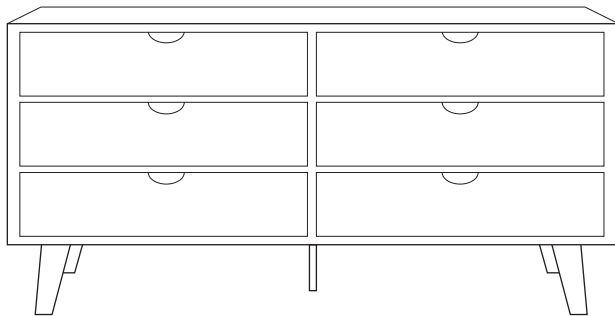

FRIEDA

Bedroom range

THE STORY

Style and substance. With the contemporary Danish-inspired Frieda collection of living, dining and bedroom furniture, you'll create a home you'll fall in love with. Clean, contemporary design with a time-honored lineage that adds a fresh note to any room. A distinctive natural oak base provides a crisp contrast to the fresh white above.

MATERIALS

Solid oak and engineered wood.

COLOURS

Available in oak.