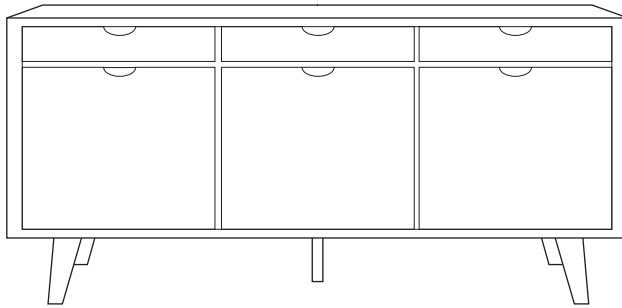

FRIEDA

Furniture range

THE STORY

Style and substance. With the contemporary Danish-inspired Frieda collection of living, dining and bedroom furniture, you'll create a home you'll fall in love with. Clean, contemporary design with a time-honored lineage that adds a fresh note to any room. A distinctive natural oak base provides a crisp contrast to the fresh white above.

MATERIALS

Solid oak and engineered wood.

COLOURS

Available in oak.

*Note: measurements are in centimeters and are approximate only.