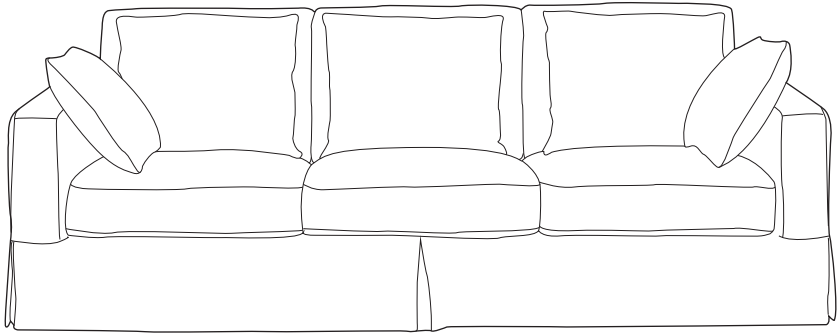

BENSON GRAND

Sofa range

THE STORY

This range offers comfort, comfort and more comfort, with tactile linen blend upholstery, fibre- and feather-filled cushions, plus deep and generous-sized sprung seats and a webbed back, so it's perfect for taking a load off. The design gives it a contemporary look, with clean lines and a solid form making it a great choice as a grounding centrepiece of your home. If you like versatility, you can also buy removable, dry-cleanable covers that let you change up your space depending on the season, plus the easy-clean element is just so attractive for family life.

MATERIALS

Solid timber frame with timber composites. Foam core seat and back with feather and fibre blend wrap. Steel sprung suspension which stay resilient so that seats remain supportive over time.

FABRICS & COLOURS

Available in donkey, natural, fawn and coal Arden fabric. 20% linen and 80% polyester.