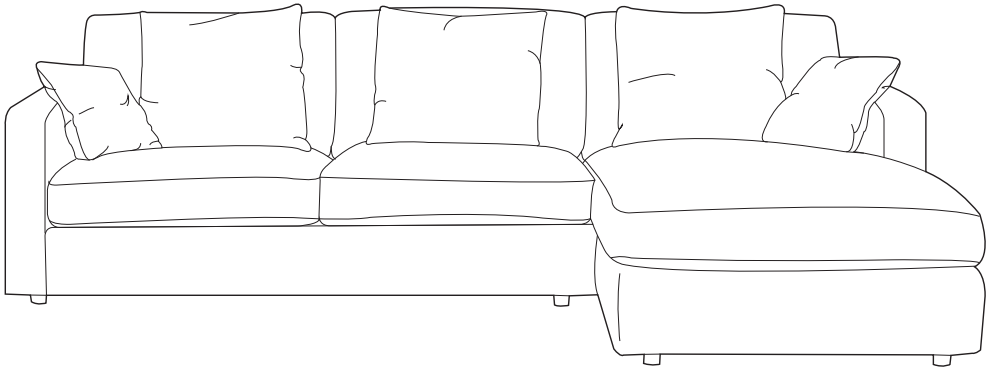

BENSON

Sofa range

THE STORY

Available in eight neutral colours, the clean and contemporary Benson range offers a great centerpiece for any family living space. Upholstered in a tactile linen blend, its deep seats and feather cushioning create that snug 'sink-in' feeling you simply shouldn't have to live without.

MATERIALS

Solid timber frame with timber composites. Foam core seat and back with feather and fibre blend wrap. Steel spring suspension for consistent comfort and long term support.

FABRICS & COLOURS

Available in donkey, natural, fawn and coal Arden fabric. 20% linen & 80% polyester. Available in biscuit, charcoal, grey and truffle Jake fabric. 100% polyester.

Explanation: LAF and RAF: Left Arm Facing and Right Arm Facing; as you stand in front of the sofa the arm will be on either the left or right side of the modular component. Please refer to website for care instructions: www.freedom.com.au

BENSON GRAND

Sofa range

THE STORY

This range offers comfort, comfort and more comfort, with tactile linen blend upholstery, fibre- and feather-filled cushions, plus deep and generous-sized sprung seats and a webbed back, so it's perfect for taking a load off. The design gives it a contemporary look, with clean lines and a solid form making it a great choice as a grounding centrepiece of your home. If you like versatility, you can also buy removable, dry-cleanable covers that let you change up your space depending on the season, plus the easy-clean element is just so attractive for family life.