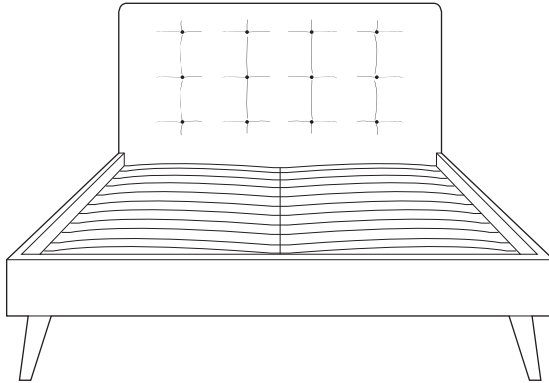

OSLO

Bedroom range

THE STORY

Add a bright, contemporary element to your bedroom with this Scandinavian-inspired range. The turned oak handles contrast beautifully against the flat white face of the drawers to create a smooth, consistent surface.

MATERIALS

Solid oak, oak veneer and engineered wood.

COLOURS

Available in oak/ white.

Beds available in oak/grey and oak/mocha only.