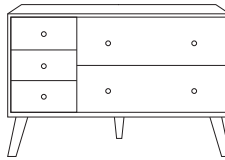

5 drawer dresser
w 112 d 42 h 75