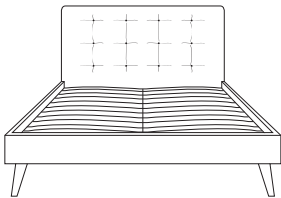

Queen bed
w 160.6 d 216 h 110