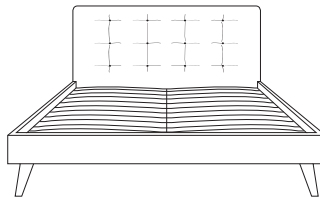

King bed
w 207 d 224 h 110

*Note: measurements are in centimeters and are approximate only.