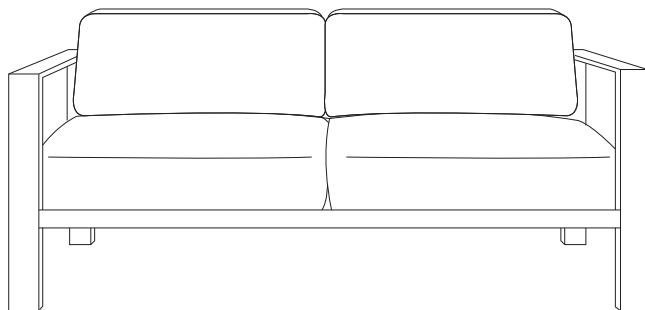

TORQUAY

Outdoor range

THE STORY

Entertaining outdoors is a breeze with the Torquay range of furniture. Capturing a look that you might see at a coastal hot spot, Torquay is made for chilling out! The crisp white look of the table captures a look reminiscent of the Hamptons – the pinnacle of contemporary coastal style. Add a couple of the Torquay dining chairs around it to set up your garden for a sizzling summer fiesta! This is one of those pieces that will go the distance and you'll love for years to come.

MATERIALS

Armchair, sunlounger & Sofa(Aluminium/ textaline) Table (Aluminium) Dining chair (Aluminium/ Polyester).

COLOURS

Available in white/grey.

While we aim to ensure that the information on this tearsheet is correct at the time of printing, it is sometimes necessary for changes to be made to product specifications. To avoid disappointment, we suggest that you obtain confirmation of product specifications and availability with your Freedom Salesperson before placing your order.

freedom