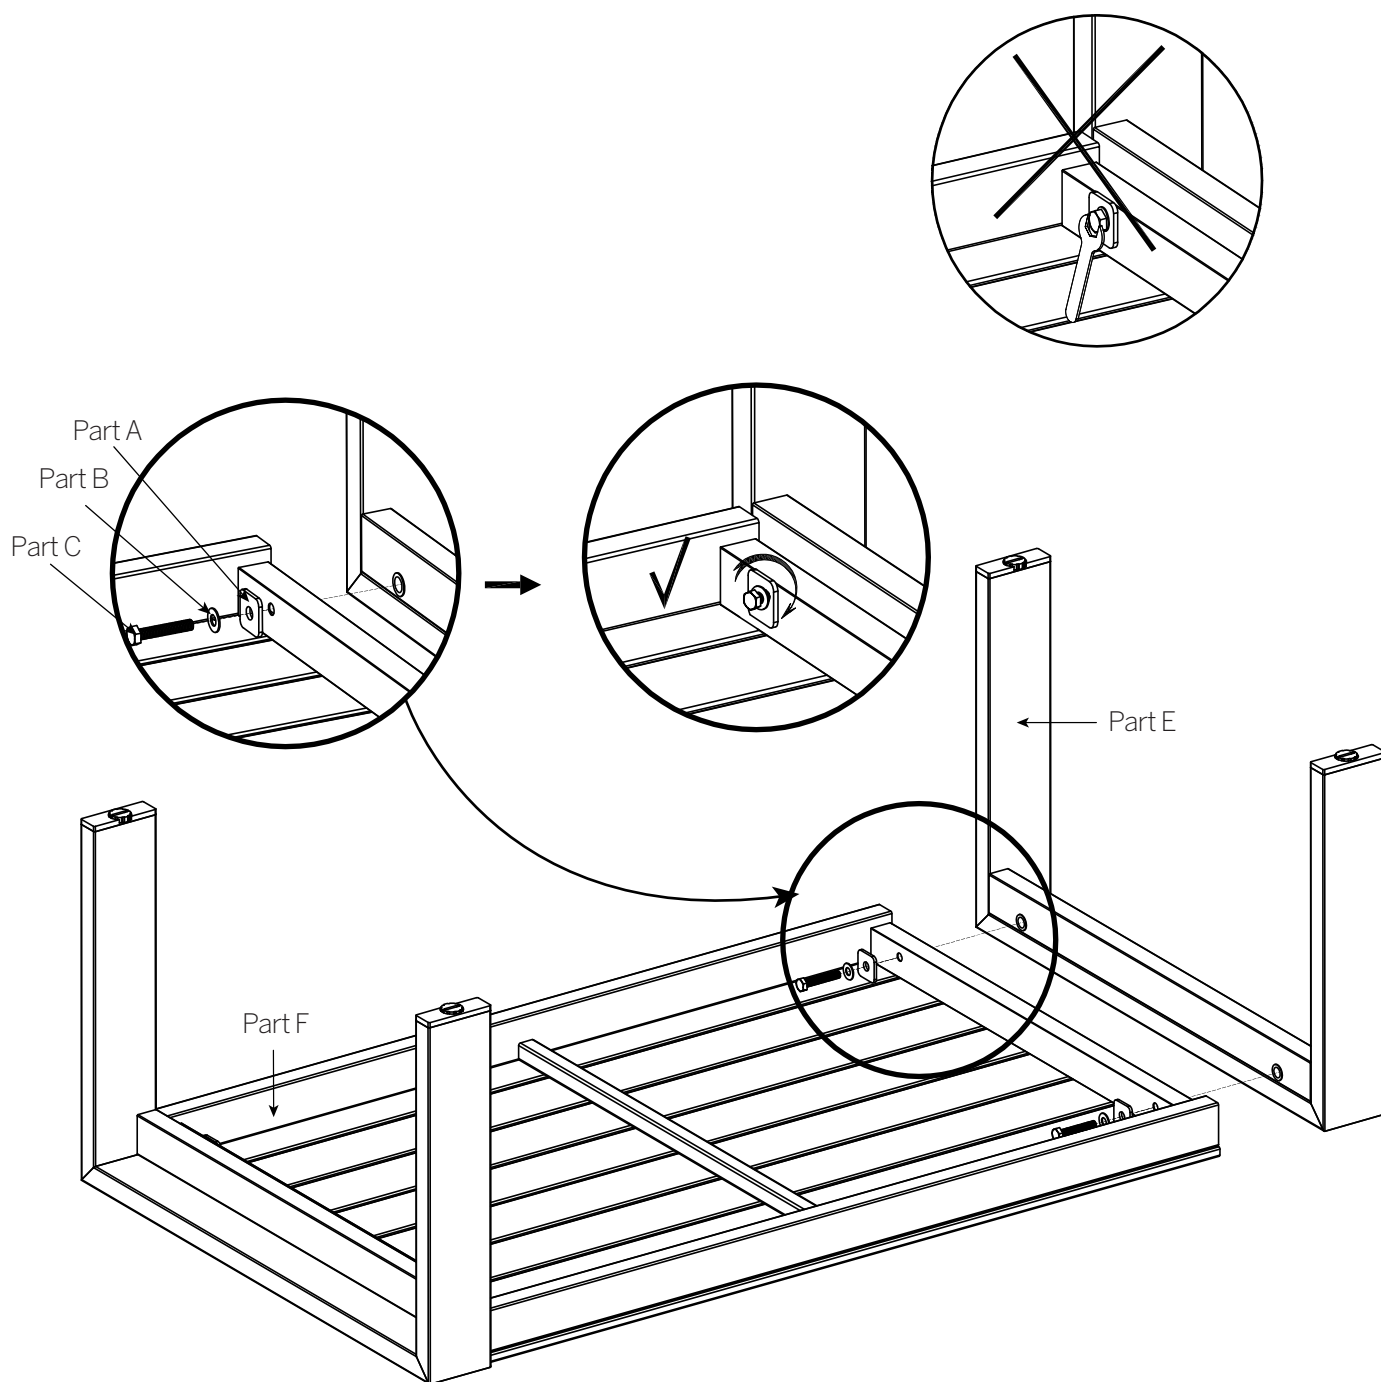

Hardware (Supplied)

Part A x 4

Part B x 4

Part C x 4

Part D x 1

Parts

Part E x 2

Part F x 1

TORQUAY COFFEE TABLE 110x65CM WHITE

23455597

Step 1.

! Do not lift by table leg, take care when orientating table onto its feet.

TORQUAY COFFEE TABLE 110x65CM WHITE

23455597

Step 2.

TORQUAY COFFEE TABLE 110x65CM WHITE