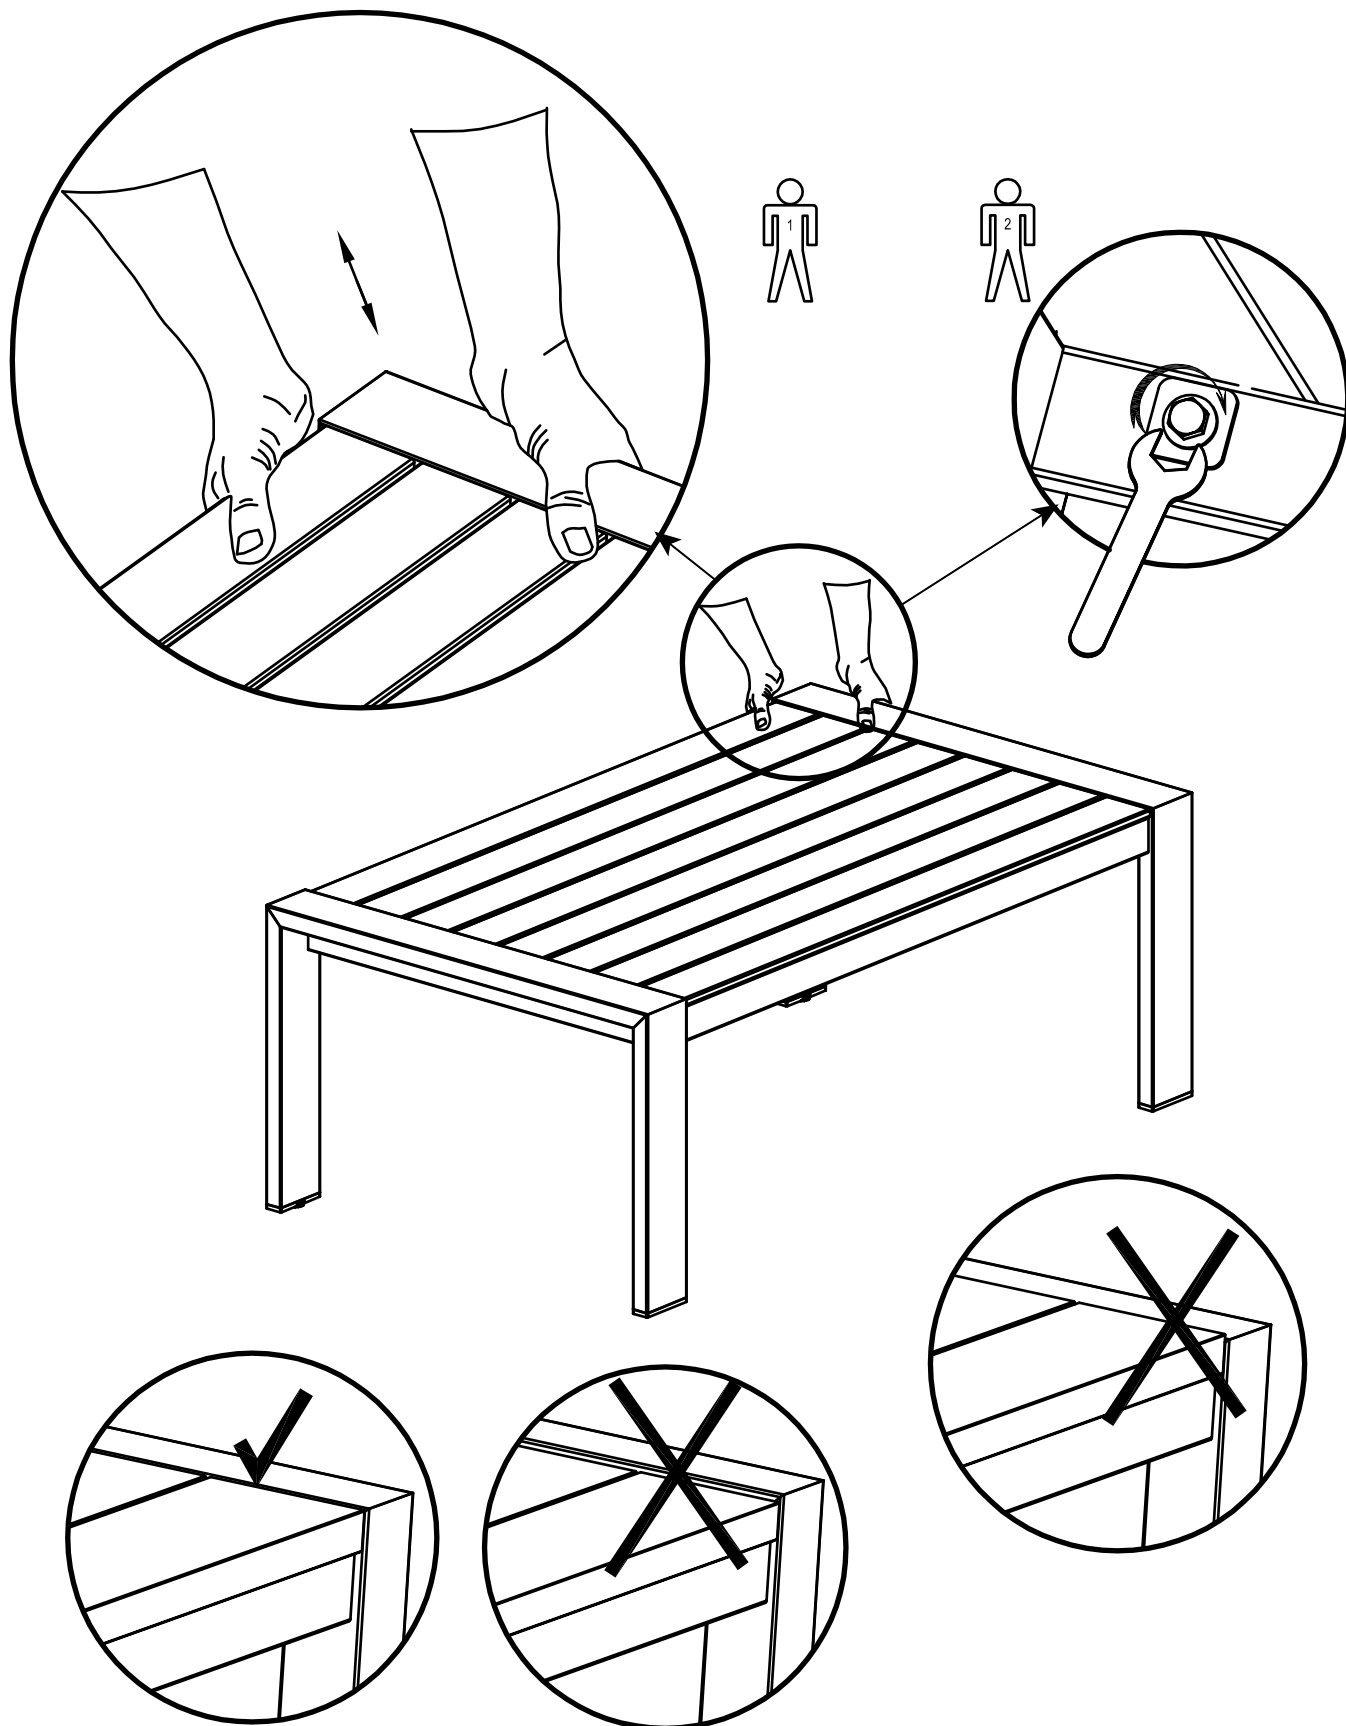

Follow instructions closely as deviation from them may present a possible safety risk and may void your warranty.

It is recommended that assembly is done on a soft surface such as carpet to avoid any damage.

TORQUAY COFFEE TABLE 110x65CM WHITE

23455597

Step 1.

! Do not lift by table leg, take care when orientating table onto its feet.

TORQUAY COFFEE TABLE 110x65CM WHITE

23455597

Step 2.

TORQUAY COFFEE TABLE 110x65CM WHITE