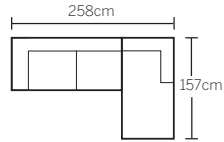

2.5 seat mod RAF  
(sofabed)  
w 166 d 97 h 86

Armchair  
w 95 d 97 h 86  
(with one recliner)

\*Note: measurements are in centimeters and are approximate only.

Explanation: LAF and RAF: Left Arm Facing and Right Arm Facing: as you stand in front of the sofa the arm will be on either the left or right side of the modular component. Please refer to website for care instructions: [www.freedom.com.au](http://www.freedom.com.au)

2.5 seat sofa  
w 198 d 97 h 86  
(with two recliners)

Sofabed  
w 184 d 97 h 86

Headrest  
w 60 d 15 h 18

# Configurations

1 seat modular LAF,  
1 seat armless &  
1 seat modular RAF

2 seat modular LAF &  
chaise RAF

2 seat modular LAF,  
corner modular,  
2 seat sofa (sofabed)  
& chaise RAF

2 seat modular LAF, corner &  
2 seat modular RAF