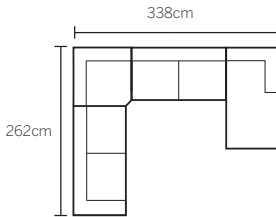

2.5 seat mod RAF  
(sofabed)  
w 166 d 97 h 86

Armchair  
w 95 d 97 h 86  
(with one recliner)

\*Note: measurements are in centimeters and are approximate only.

Explanation: LAF and RAF: Left Arm Facing and Right Arm Facing: as you stand in front of the sofa the arm will be on either the left or right side of the modular component. Please refer to website for care instructions: [www.freedom.com.au](http://www.freedom.com.au)

2.5 seat sofa  
w 198 d 97 h 86  
(with two recliners)

Sofabed  
w 184 d 97 h 86

Headrest  
w 60 d 15 h 18

# Configurations

1 seat modular LAF,  
1 seat armless &  
1 seat modular RAF

2 seat modular LAF &  
chaise RAF

2 seat modular LAF,  
corner modular,  
2 seat sofa (sofabed)  
& chaise RAF

2 seat modular LAF, corner &  
2 seat modular RAF