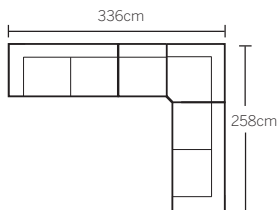

2.5 seat mod RAF  
(sofabed)  
w 166 d 97 h 86

Armchair  
w 95 d 97 h 86  
(with one recliner)

\*Note: measurements are in centimeters and are approximate only.

Explanation: LAF and RAF: Left Arm Facing and Right Arm Facing: as you stand in front of the sofa the arm will be on either the left or right side of the modular component. Please refer to website for care instructions: [www.freedom.com.au](http://www.freedom.com.au)

2.5 seat sofa  
w 198 d 97 h 86  
(with two recliners)

Sofabed  
w 184 d 97 h 86

Headrest  
w 60 d 15 h 18

# Configurations

1 seat modular LAF,  
1 seat armless &  
1 seat modular RAF

2 seat modular LAF &  
chaise RAF

2 seat modular LAF,  
corner modular,  
2 seat sofa (sofabed)  
& chaise RAF

2 seat modular LAF, corner &  
2 seat modular RAF

2 seat modular LAF, 1 seat armless,  
corner & 2 seat modular RAF

2 seat modular LAF, 1 seat armless,  
corner, 1 seat armless  
& 2 seat modular RAF

\*Note: measurements are in centimeters and are approximate only.  
Explanation: LAF and RAF: Left Arm Facing and Right Arm Facing; as you stand in front of the sofa the arm will be on either the left or right side of the modular component. Please refer to website for care instructions: [www.freedom.com.au](http://www.freedom.com.au)  
While we aim to ensure that the information on this tearsheet is correct at the time of printing, it is sometimes necessary for changes to be made to product specifications. To avoid disappointment, we suggest that you obtain confirmation of product specifications and availability with your Freedom Salesperson before placing your order.