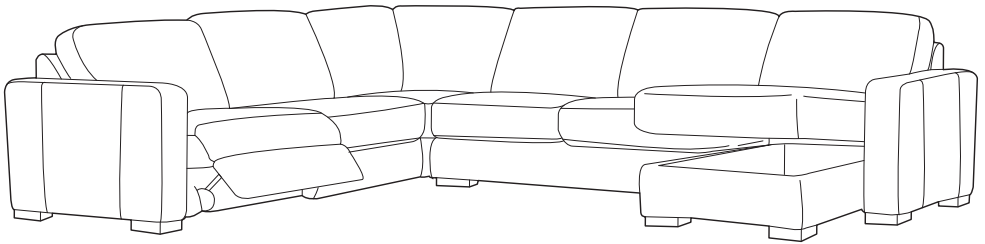

## Sofa range

### THE STORY

Enjoy lounging around your apartment with creative and clever solutions for smaller spaces. When you are looking for a new sofa to suit your space, our countless configuration options are only limited by your imagination. For larger homes, select from modular sofas in a choice of soft leather, in a palette of warm and contemporary neutrals. Available upholstered in corrected grain Lucia leather suitable for a variety of lifestyles.

2.5 seat sofa  
w 198 d 97 h 86  
(with two recliners)

Sofabed  
w 184 d 97 h 86

Headrest  
w 60 d 15 h 18

# Configurations

1 seat modular LAF,  
1 seat armless &  
1 seat modular RAF

2 seat modular LAF &  
chaise RAF

2 seat modular LAF,  
corner modular,  
2 seat sofa (sofabed)  
& chaise RAF

2 seat modular LAF, corner &  
2 seat modular RAF