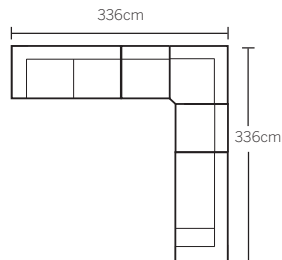

2.5 seat mod RAF  
(sofabed)  
w 166 d 97 h 86

Armchair  
w 95 d 97 h 86  
(with one recliner)

\*Note: measurements are in centimeters and are approximate only.

Explanation: LAF and RAF: Left Arm Facing and Right Arm Facing: as you stand in front of the sofa the arm will be on either the left or right side of the modular component. Please refer to website for care instructions: [www.freedom.com.au](http://www.freedom.com.au)

2.5 seat sofa  
w 198 d 97 h 86  
(with two recliners)

Sofabed  
w 184 d 97 h 86

Headrest  
w 60 d 15 h 18

# Configurations

1 seat modular LAF,  
1 seat armless &  
1 seat modular RAF

2 seat modular LAF &  
chaise RAF

2 seat modular LAF,  
corner modular,  
2 seat sofa (sofabed)  
& chaise RAF

2 seat modular LAF, corner &  
2 seat modular RAF

2 seat modular LAF, 1 seat armless,  
corner & 2 seat modular RAF

2 seat modular LAF, 1 seat armless,  
corner, 1 seat armless  
& 2 seat modular RAF

\*Note: measurements are in centimeters and are approximate only.  
Explanation: LAF and RAF: Left Arm Facing and Right Arm Facing; as you stand in front of the sofa the arm will be on either the left or right side of the modular component. Please refer to website for care instructions: [www.freedom.com.au](http://www.freedom.com.au)  
While we aim to ensure that the information on this tearsheet is correct at the time of printing, it is sometimes necessary for changes to be made to product specifications. To avoid disappointment, we suggest that you obtain confirmation of product specifications and availability with your Freedom Salesperson before placing your order.