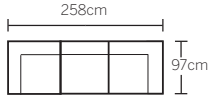

2.5 seat sofa  
w 198 d 97 h 86  
(with two recliners)

Sofabed  
w 184 d 97 h 86

Headrest  
w 60 d 15 h 18

# Configurations

1 seat modular LAF,  
1 seat armless &  
1 seat modular RAF

2 seat modular LAF &  
chaise RAF

2 seat modular LAF,  
corner modular,  
2 seat sofa (sofabed)  
& chaise RAF

2 seat modular LAF, corner &  
2 seat modular RAF