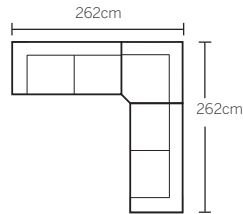

2.5 seat mod RAF  
(sofabed)  
w 166 d 97 h 86

Armchair  
w 95 d 97 h 86  
(with one recliner)

\*Note: measurements are in centimeters and are approximate only.

Explanation: LAF and RAF: Left Arm Facing and Right Arm Facing: as you stand in front of the sofa the arm will be on either the left or right side of the modular component. Please refer to website for care instructions: [www.freedom.com.au](http://www.freedom.com.au)

2.5 seat sofa  
w 198 d 97 h 86  
(with two recliners)

Sofabed  
w 184 d 97 h 86

Headrest  
w 60 d 15 h 18

# Configurations

1 seat modular LAF,  
1 seat armless &  
1 seat modular RAF

2 seat modular LAF &  
chaise RAF

2 seat modular LAF,  
corner modular,  
2 seat sofa (sofabed)  
& chaise RAF

2 seat modular LAF, corner &  
2 seat modular RAF

2 seat modular LAF, 1 seat armless,  
corner & 2 seat modular RAF

2 seat modular LAF, 1 seat armless,  
corner, 1 seat armless  
& 2 seat modular RAF

\*Note: measurements are in centimeters and are approximate only.  
Explanation: LAF and RAF: Left Arm Facing and Right Arm Facing; as you stand in front of the sofa the arm will be on either the left or right side of the modular component. Please refer to website for care instructions: [www.freedom.com.au](http://www.freedom.com.au)  
While we aim to ensure that the information on this tearsheet is correct at the time of printing, it is sometimes necessary for changes to be made to product specifications. To avoid disappointment, we suggest that you obtain confirmation of product specifications and availability with your Freedom Salesperson before placing your order.