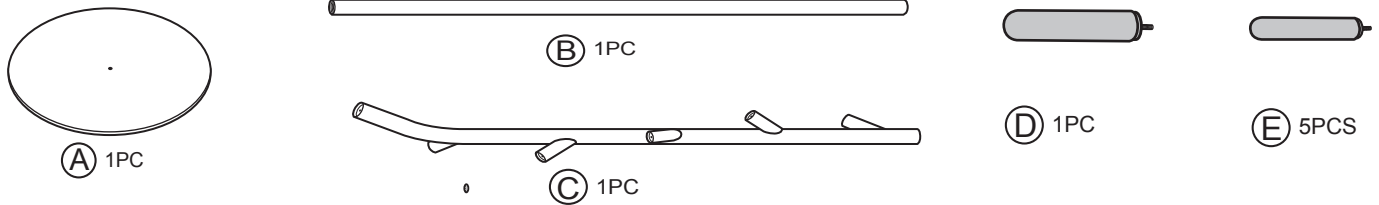

Sprout Coat Rack

23429833, 23428940

- Thank you for purchasing the Sprout Coat Rack. Before you begin to assemble your new coat rack please check to ensure that all hardware and parts have been supplied. This page lists all contents included in the carton(s).
- Follow instructions closely as deviation from them may present a possible safety risk and may void your warranty.
- It is recommended that assembly is done on a soft surface such as carpet to avoid any damage.
- If you experience any problems with your new purchase please phone Freedom Customer Service (FCS) on 1300 135 588. Customers outside Australia should contact their closest Freedom store.

Care Information

Periodically check and re-tighten all fasteners. Wipe down all surfaces weekly with a clean cloth. Do not clean any surfaces with harsh abrasives or chemicals.

Parts

Hardware (Supplied)

Step: