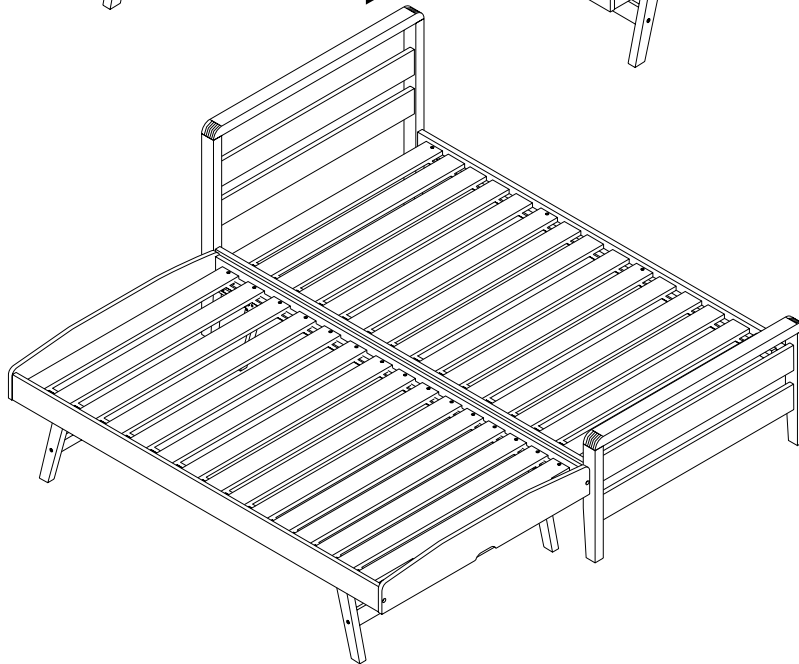

Storabed King Single Bed

23412828/23412835/23412842

Step 5

Step 6