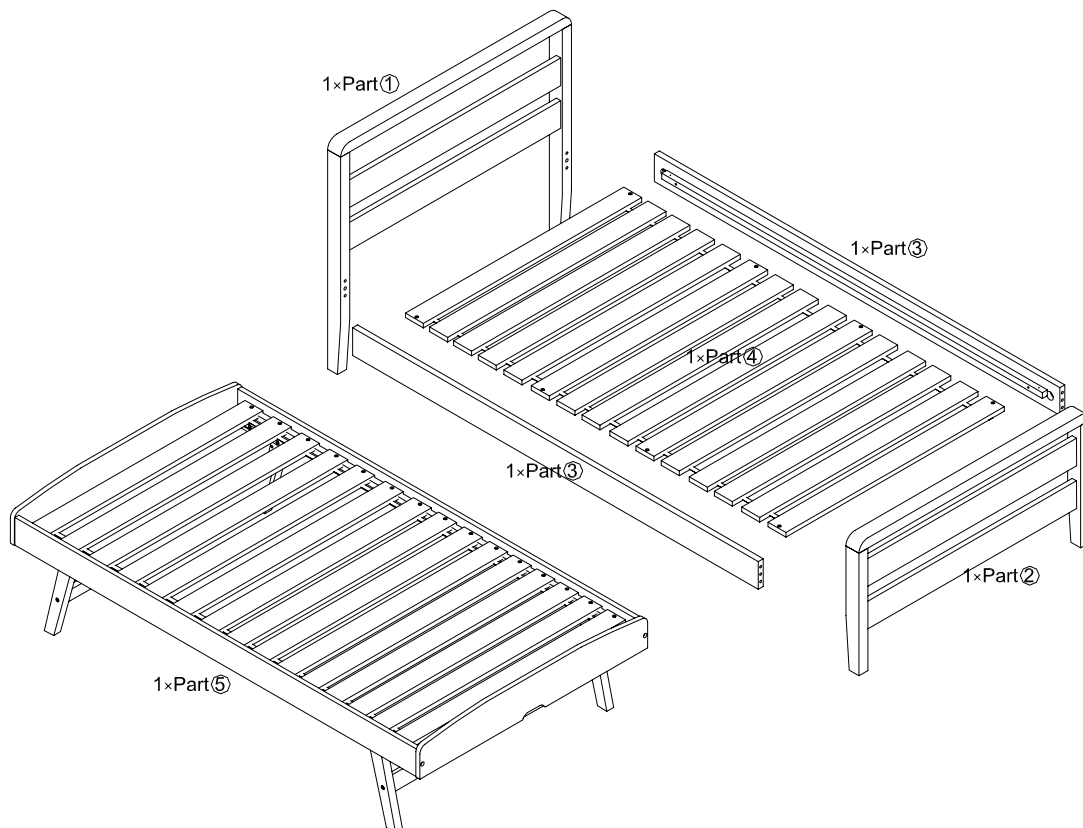

Hardware (supplied)

4 × Part A

4 × Part B

4 × Part C

4 × Part D

8 × Part E

8 × Part F

1 × Part G

Tools Required (Not Supplied)

Phillips screwdriver
(medium & large)

Parts

Storabed King Single Bed

23412828/23412835/23412842

CAUTION!!!
Ensure legs are facing the floor before removing ties.

Storabed King Single Bed