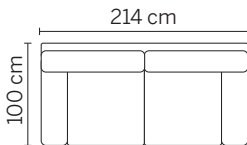

GRAND LODGE

Sofa range

THE STORY

Proudly presenting Grand Lodge by Bay Leather Republic, a club style versatile lounge which has been designed to be both comfy and luxurious in feel with foam and fibre filled cushions - ideal for both relaxed lounging and formal entertaining. With a steel sprung foundation and high back cushion for extra back support, this is a range which will be a welcome addition to your family for many years.

MATERIALS

Zig-zag steel spring suspension for consistent comfort and long term support. Kiln dried solid timber frame with structural composites.

High density foam fibre blend seats and timber legs.

LEATHER

Available in black, caramel, cognac, dark brown, espresso, red and tan Memphis full grain leather.

2.5 seater

While we aim to ensure that the information on this tearsheet is correct at the time of printing, it is sometimes necessary for changes to be made to product specifications. To avoid disappointment, we suggest that you obtain confirmation of product specifications and availability with your Freedom Salesperson before placing your order.

**Bay Leather
Republic**