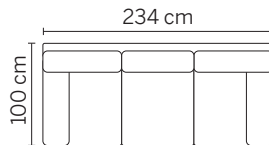

GRAND LODGE

Sofa range

THE STORY

Proudly presenting Grand Lodge by Bay Leather Republic, a club style versatile lounge which has been designed to be both comfy and luxurious in feel with foam and fibre filled cushions - ideal for both relaxed lounging and formal entertaining. With a steel sprung foundation and high back cushion for extra back support, this is a range which will be a welcome addition to your family for many years.

MATERIALS

Zig-zag steel spring suspension for consistent comfort and long term support. Kiln dried solid timber frame with structural composites.

High density foam fibre blend seats and timber legs.

LEATHER

Available in black, caramel, cognac, dark brown, espresso, red and tan Memphis full grain leather.

3 seater

While we aim to ensure that the information on this tearsheet is correct at the time of printing, it is sometimes necessary for changes to be made to product specifications. To avoid disappointment, we suggest that you obtain confirmation of product specifications and availability with your Freedom Salesperson before placing your order.

**Bay Leather
Republic**