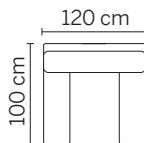

GRAND LODGE

Sofa range

THE STORY

Proudly presenting Grand Lodge by Bay Leather Republic, a club style versatile lounge which has been designed to be both comfy and luxurious in feel with foam and fibre filled cushions - ideal for both relaxed lounging and formal entertaining. With a steel sprung foundation and high back cushion for extra back support, this is a range which will be a welcome addition to your family for many years.

MATERIALS

Zig-zag steel spring suspension for consistent comfort and long term support. Kiln dried solid timber frame with structural composites.

High density foam fibre blend seats and timber legs.

LEATHER

Available in black, caramel, cognac, dark brown, espresso, red and tan Memphis full grain leather.

Armchair

While we aim to ensure that the information on this tearsheet is correct at the time of printing, it is sometimes necessary for changes to be made to product specifications. To avoid disappointment, we suggest that you obtain confirmation of product specifications and availability with your Freedom Salesperson before placing your order.

**Bay Leather
Republic**