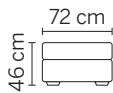

Ottoman
Side view