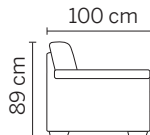

Armchair
Side view