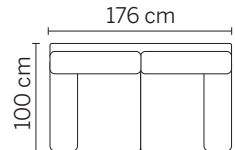

GRAND LODGE

Sofa range

THE STORY

Proudly presenting Grand Lodge by Bay Leather Republic, a club style versatile lounge which has been designed to be both comfy and luxurious in feel with foam and fibre filled cushions - ideal for both relaxed lounging and formal entertaining. With a steel sprung foundation and high back cushion for extra back support, this is a range which will be a welcome addition to your family for many years.

MATERIALS

Zig-zag steel spring suspension for consistent comfort and long term support. Kiln dried solid timber frame with structural composites.

High density foam fibre blend seats and timber legs.

LEATHER

Available in black, caramel, cognac, dark brown, espresso, red and tan Memphis full grain leather.

2 seater

While we aim to ensure that the information on this tearsheet is correct at the time of printing, it is sometimes necessary for changes to be made to product specifications. To avoid disappointment, we suggest that you obtain confirmation of product specifications and availability with your Freedom Salesperson before placing your order.

**Bay Leather
Republic**