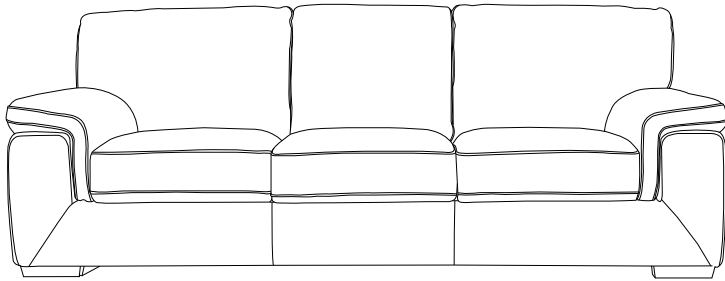

GRAND LODGE

Sofa range

THE STORY

Proudly presenting Grand Lodge by Bay Leather Republic, a club style versatile lounge which has been designed to be both comfy and luxurious in feel with foam and fibre filled cushions - ideal for both relaxed lounging and formal entertaining. With a steel sprung foundation and high back cushion for extra back support, this is a range which will be a welcome addition to your family for many years.

MATERIALS

Zig-zag steel spring suspension for consistent comfort and long term support. Kiln dried solid timber frame with structural composites.

High density foam fibre blend seats and timber legs.

LEATHER

Available in black, caramel, cognac, dark brown, espresso, red and tan Memphis full grain leather.