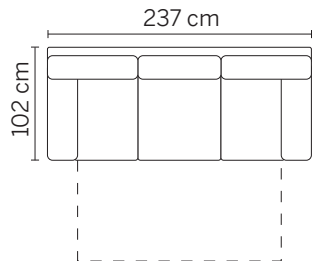

Sofabed

While we aim to ensure that the information on this tearsheet is correct at the time of printing, it is sometimes necessary for changes to be made to product specifications. To avoid disappointment, we suggest that you obtain confirmation of product specifications and availability with your Freedom Salesperson before placing your order.

**Bay Leather
Republic**