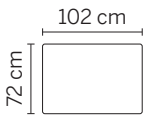

GRAND LODGE

Sofa range

THE STORY

Proudly presenting Grand Lodge by Bay Leather Republic, a club style versatile lounge which has been designed to be both comfy and luxurious in feel with foam and fibre filled cushions - ideal for both relaxed lounging and formal entertaining. With a steel sprung foundation and high back cushion for extra back support, this is a range which will be a welcome addition to your family for many years.

MATERIALS

Zig-zag steel spring suspension for consistent comfort and long term support. Kiln dried solid timber frame with structural composites.

High density foam fibre blend seats and timber legs.

LEATHER

Available in black, caramel, cognac, dark brown, espresso, red and tan Memphis full grain leather.

Ottoman

While we aim to ensure that the information on this tearsheet is correct at the time of printing, it is sometimes necessary for changes to be made to product specifications. To avoid disappointment, we suggest that you obtain confirmation of product specifications and availability with your Freedom Salesperson before placing your order.

**Bay Leather
Republic**