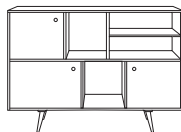

Large buffet
w 147 d 45 h 108