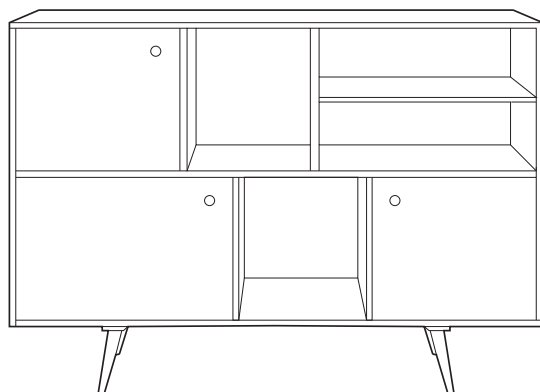

SIXTIES

Furniture range

THE STORY

Capturing the retro styling of Danish design, this modern take on a mid-century range is supported by slender tapered legs. Handmade using Indian sheesham wood and lacquered to beautiful effect. This unique range has been designed to showcase the natural and textured grain of the wood. Being handmade, every Sixties piece will be slightly different.

MATERIALS

Sheesham and engineered wood.

COLOURS

Available in natural.

*Note: measurements are in centimeters and are approximate only.