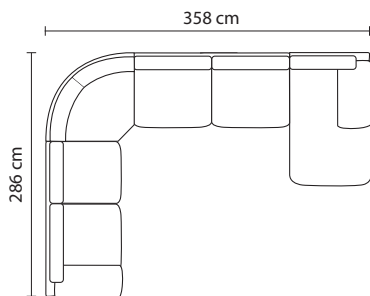

# Configurations

Chaise

2.5 seat modular  
LAF + chaise LAF

2.5 seat modular LAF +  
corner + 2.5 seat modular RAF

2.5 seat modular LAF +  
corner + 2.5 seat no arms +  
chaise RAF

\*Note: measurements are in centimeters and are approximate only.