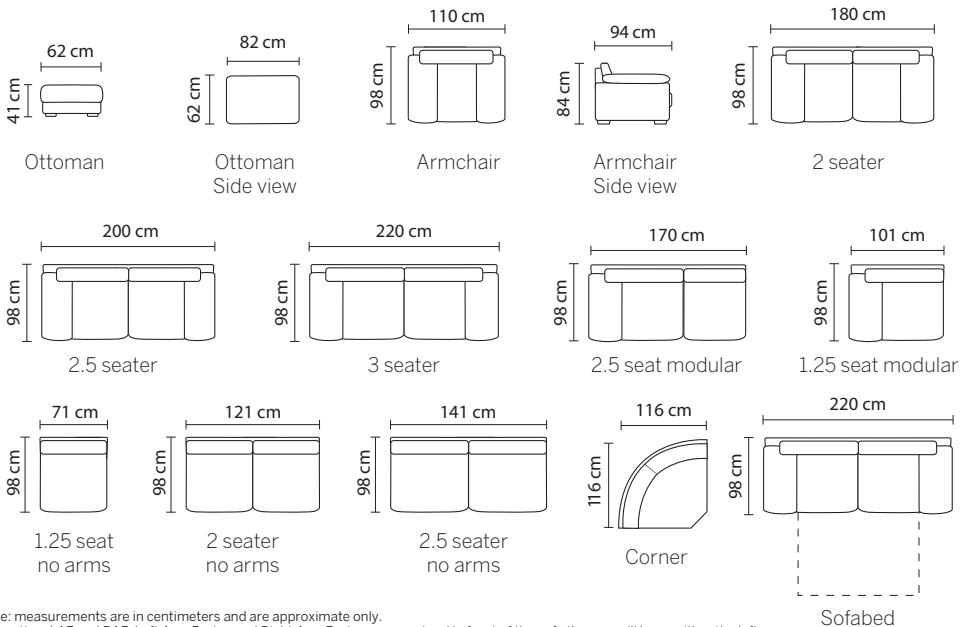

LEATHER

Available in taupe, dark taupe, oyster grey, dark brown, black, dark red, bisque, tortora and antracite New Georgia full grain leather.