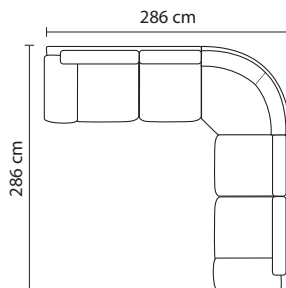

# Configurations

Chaise

2.5 seat modular  
LAF + chaise LAF

2.5 seat modular LAF +  
corner + 2.5 seat modular RAF

2.5 seat modular LAF +  
corner + 2.5 seat no arms +  
chaise RAF

\*Note: measurements are in centimeters and are approximate only.