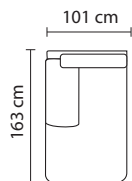

# Configurations

Chaise

2.5 seat modular  
LAF + chaise LAF

2.5 seat modular LAF +  
corner + 2.5 seat modular RAF

2.5 seat modular LAF +  
corner + 2.5 seat no arms +  
chaise RAF

\*Note: measurements are in centimeters and are approximate only.