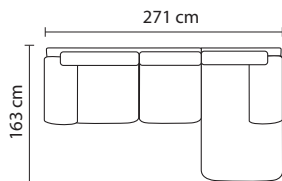

2.5 seat modular
LAF + chaise LAF