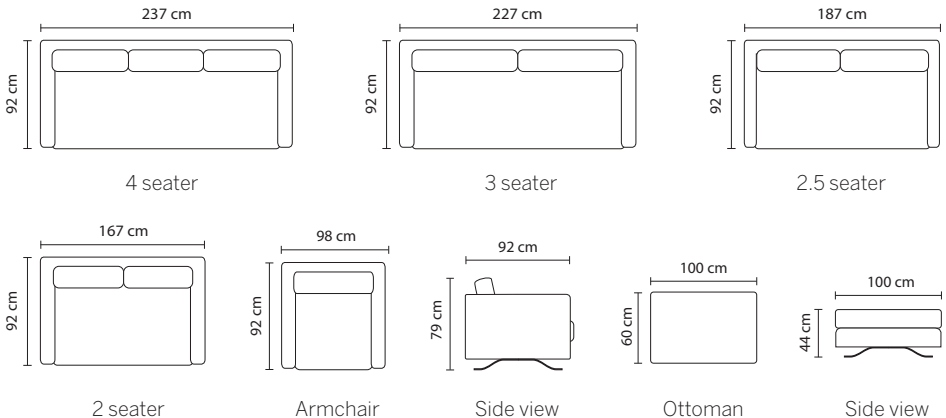

LATITUDE

Sofa range

THE STORY

Introducing Bay Leather Republic's stunning Latitude sofa with quilted stitch detail & feature chrome legs. The single main seat cushion with quilted stitch detail emphasises the length of the sofa and creates unfussy lines. The chrome legs continue this minimalist theme. Upholstered in a premium full grain semi-aniline leather Renesis which is soft & supple with a beautiful fine grain.

LEATHER

Available in caramel, tan, espresso, black, cognac, dark brown and red Renesis full grain leather.

*Note: measurements are in centimeters and are approximate only.

Explanation: LAF and RAF: Left Arm Facing and Right Arm Facing; as you stand in front of the sofa the arm will be on either the left or right side of the modular component. Please refer to website for care instructions: www.freedom.com.au