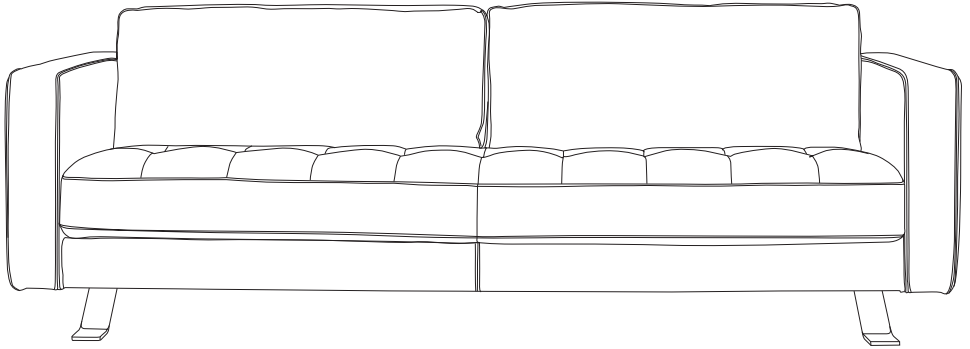

LATITUDE

Sofa range

THE STORY

Introducing Bay Leather Republic's stunning Latitude sofa with quilted stitch detail & feature chrome legs. The single main seat cushion with quilted stitch detail emphasises the length of the sofa and creates unfussy lines. The chrome legs continue this minimalist theme. Upholstered in a premium full grain semi-aniline leather Renesis which is soft & supple with a beautiful fine grain.

MATERIALS

Zig-zag steel spring suspension for consistent comfort and long term support. Kiln dried solid timber frame with structural composites. High density foam fibre blend seats and chrome plated legs.

LEATHER

Available in caramel, tan, espresso, black, cognac, dark brown and red Renesis full grain leather.

*Note: measurements are in centimeters and are approximate only.

Explanation: LAF and RAF: Left Arm Facing and Right Arm Facing; as you stand in front of the sofa the arm will be on either the left or right side of the modular component. Please refer to website for care instructions: www.freedom.com.au