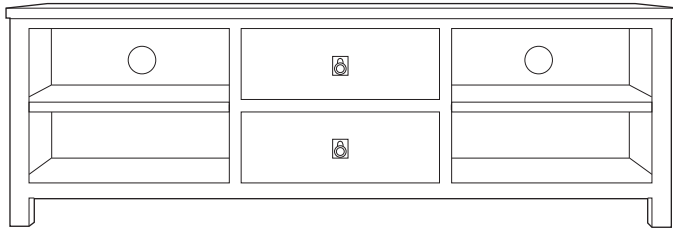

CANCUN

Furniture range

THE STORY

The modern whitewashed timber pieces that make up this large collection have been specifically developed for the smart and casual interior style so characteristic of Australian homes. Cancun's simple styling allows the range to be extremely versatile and work in with just about any contemporary décor. As for individual pieces, there are plenty of attractive details.

MATERIALS

Mindi wood and engineered wood.

COLOURS

Available in white wash.

*Note: measurements are in centimeters and are approximate only.