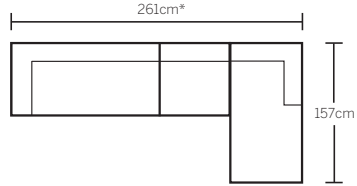

2 seat modular LAF  
w 128 d 92 h 86

2 seat modular RAF  
w 128 d 92 h 86

\*Note: measurements are in centimeters and are approximate only.

Explanation: LAF and RAF: Left Arm Facing and Right Arm Facing: as you stand in front of the sofa the arm will be on either the left or

Sofabed  
w 228 d 94 h 86

Recliner 2 seat sofa  
w 162 d 100 h 101

Recliner 3 seat sofa  
w 220 d 100 h 101

# Configurations

2 seat modular LAF & chaise RAF

2 seat modular LAF, armchair (armless) & chaise RAF

2 seat modular LAF, corner modular & 2 seat modular RAF

2 seat modular LAF, armchair (armless), corner modular & 2 seat modular RAF

2 seat sofa, 3 seat sofa & armchair

3 seat sofa & 2 x recliners

\*Note: measurements are in centimeters and are approximate only.  
Explanation: LAF and RAF: Left Arm Facing and Right Arm Facing: as you stand in front of the sofa the arm will be on either the left or right side of the modular component. Please refer to website for care instructions: [www.freedom.com.au](http://www.freedom.com.au)  
While we aim to ensure that the information on this tearsheet is correct at the time of printing, it is sometimes necessary for changes to be made to product specifications. To avoid disappointment, we suggest that you obtain confirmation of product specifications and availability with your Freedom Salesperson before placing your order.