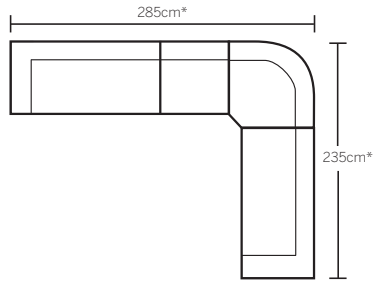

2 seat modular LAF  
w 128 d 92 h 86

2 seat modular RAF  
w 128 d 92 h 86

\*Note: measurements are in centimeters and are approximate only.

Explanation: LAF and RAF: Left Arm Facing and Right Arm Facing: as you stand in front of the sofa the arm will be on either the left or

# Configurations

2 seat modular LAF & chaise RAF

2 seat modular LAF, armchair (armless) & chaise RAF

2 seat modular LAF, corner modular & 2 seat modular RAF

2 seat modular LAF, armchair (armless), corner modular & 2 seat modular RAF

2 seat sofa, 3 seat sofa & armchair

3 seat sofa & 2 x recliners

\*Note: measurements are in centimeters and are approximate only.  
Explanation: LAF and RAF: Left Arm Facing and Right Arm Facing: as you stand in front of the sofa the arm will be on either the left or right side of the modular component. Please refer to website for care instructions: [www.freedom.com.au](http://www.freedom.com.au)  
While we aim to ensure that the information on this tearsheet is correct at the time of printing, it is sometimes necessary for changes to be made to product specifications. To avoid disappointment, we suggest that you obtain confirmation of product specifications and availability with your Freedom Salesperson before placing your order.