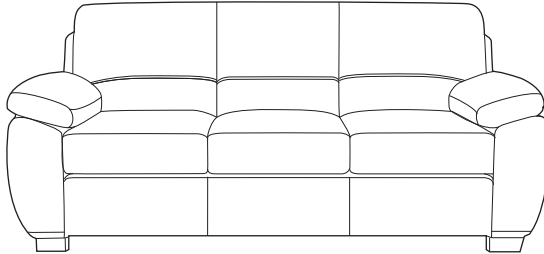

## Sofa range

### THE STORY

As the ultimate roost for relaxing, this classic Freedom sofa boasts soft durable leather and pillow-top arms – just the place to put up your feet and rest your head. The high-density foam and fibre-filled seat cushions are suspended on a solid timber frame by webbing, providing extra comfort in the seat. There is an extensive variety of seating options, too. Choose from recliners and sofabeds, modulars and ottomans, or start your collection with the popular two or three-seater sofa.

### MATERIALS

Solid timber frame with timber composites. Foam core seat and back with feather and fibre blend wrap. Webbed suspension which stays resilient so that seats remain supportive over time.

Recliner  
w 102 d 100 h 101

Armchair (armless)  
w 53 d 92 h 86

2 seat sofa  
w 157 d 92 h 86

3 seat sofa  
w 209 d 92 h 86

Corner modular  
w 111 d 94 h 86

Chaise LAF  
w 80 d 157 h 86

Chaise RAF  
w 80 d 157 h 86