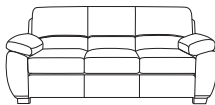

### FABRICS & COLOURS

Available in atmosphere, bisque, black, charcoal, chocolate, classic white, pebble, red and silver grey Lucia corrected grain leather.

Ottoman  
w 60 d 50 h 46

Armchair  
w 105 d 92 h 86

Recliner  
w 102 d 100 h 101

Armchair (armless)  
w 53 d 92 h 86

2 seat sofa  
w 157 d 92 h 86

3 seat sofa  
w 209 d 92 h 86

Corner modular  
w 111 d 94 h 86

Chaise LAF  
w 80 d 157 h 86

Chaise RAF  
w 80 d 157 h 86