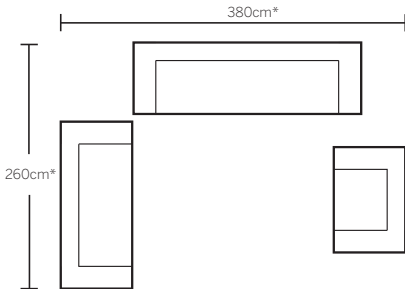

2 seat modular LAF  
w 128 d 92 h 86

2 seat modular RAF  
w 128 d 92 h 86

\*Note: measurements are in centimeters and are approximate only.

Explanation: LAF and RAF: Left Arm Facing and Right Arm Facing: as you stand in front of the sofa the arm will be on either the left or

Sofabed  
w 228 d 94 h 86

Recliner 2 seat sofa  
w 162 d 100 h 101

Recliner 3 seat sofa  
w 220 d 100 h 101

# Configurations

2 seat modular LAF & chaise RAF

2 seat modular LAF, armchair (armless) & chaise RAF

2 seat modular LAF, corner modular & 2 seat modular RAF

2 seat modular LAF, armchair (armless), corner modular & 2 seat modular RAF

2 seat sofa, 3 seat sofa & armchair

3 seat sofa & 2 x recliners

\*Note: measurements are in centimeters and are approximate only.  
Explanation: LAF and RAF: Left Arm Facing and Right Arm Facing: as you stand in front of the sofa the arm will be on either the left or right side of the modular component. Please refer to website for care instructions: [www.freedom.com.au](http://www.freedom.com.au)  
While we aim to ensure that the information on this tearsheet is correct at the time of printing, it is sometimes necessary for changes to be made to product specifications. To avoid disappointment, we suggest that you obtain confirmation of product specifications and availability with your Freedom Salesperson before placing your order.