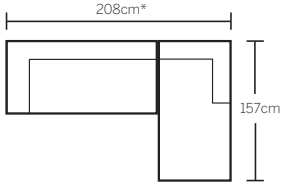

2 seat modular LAF  
w 128 d 92 h 86

2 seat modular RAF  
w 128 d 92 h 86

\*Note: measurements are in centimeters and are approximate only.

Explanation: LAF and RAF: Left Arm Facing and Right Arm Facing: as you stand in front of the sofa the arm will be on either the left or

Sofabed  
w 228 d 94 h 86

Recliner 2 seat sofa  
w 162 d 100 h 101

Recliner 3 seat sofa  
w 220 d 100 h 101

# Configurations

2 seat modular LAF & chaise RAF

2 seat modular LAF, armchair (armless) & chaise RAF

2 seat modular LAF, corner modular & 2 seat modular RAF

2 seat modular LAF, armchair (armless), corner modular & 2 seat modular RAF

2 seat sofa, 3 seat sofa & armchair

3 seat sofa & 2 x recliners

\*Note: measurements are in centimeters and are approximate only.  
Explanation: LAF and RAF: Left Arm Facing and Right Arm Facing: as you stand in front of the sofa the arm will be on either the left or right side of the modular component. Please refer to website for care instructions: [www.freedom.com.au](http://www.freedom.com.au)  
While we aim to ensure that the information on this tearsheet is correct at the time of printing, it is sometimes necessary for changes to be made to product specifications. To avoid disappointment, we suggest that you obtain confirmation of product specifications and availability with your Freedom Salesperson before placing your order.