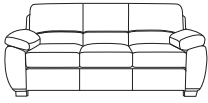

Sofabed
w 228 d 94 h 86