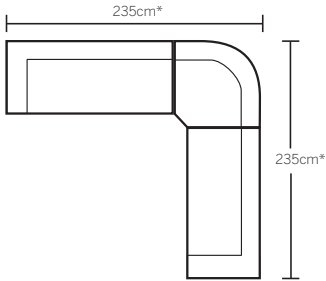

2 seat modular LAF, corner modular & 2 seat modular RAF