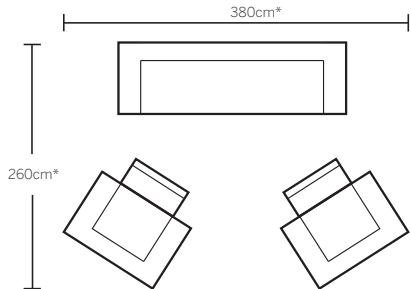

Sofabed  
w 228 d 94 h 86

Recliner 2 seat sofa  
w 162 d 100 h 101

Recliner 3 seat sofa  
w 220 d 100 h 101

# Configurations

2 seat modular LAF & chaise RAF

2 seat modular LAF, armchair (armless) & chaise RAF

2 seat modular LAF, corner modular & 2 seat modular RAF

2 seat modular LAF, armchair (armless), corner modular & 2 seat modular RAF

2 seat sofa, 3 seat sofa & armchair

3 seat sofa & 2 x recliners

\*Note: measurements are in centimeters and are approximate only.  
Explanation: LAF and RAF: Left Arm Facing and Right Arm Facing: as you stand in front of the sofa the arm will be on either the left or right side of the modular component. Please refer to website for care instructions: [www.freedom.com.au](http://www.freedom.com.au)  
While we aim to ensure that the information on this tearsheet is correct at the time of printing, it is sometimes necessary for changes to be made to product specifications. To avoid disappointment, we suggest that you obtain confirmation of product specifications and availability with your Freedom Salesperson before placing your order.