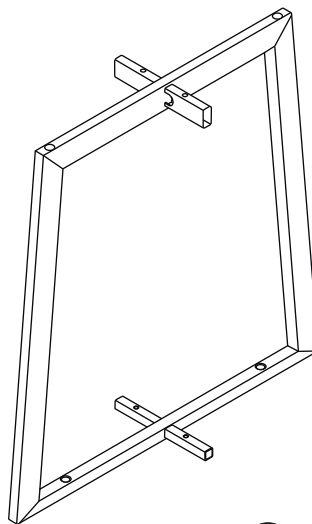

Assembly Instructions

Alto Side Table Square Top White

- Before you begin to assemble your new piece of furniture, please check to ensure that all parts have been supplied.
- Follow instructions closely as deviation from them may void your warranty and present a possible safety risk.
- It is recommended that assembly is done on a soft surface like carpet to avoid any damage.
- If you experience any problems with your new purchase please phone our Customer service Hotline 1800 807 416 (Customers outside Australia should contact their closest Freedom store.)

Care Information

Periodically check and re-tighten fasteners. Wipe down all surfaces using a clean cloth weekly.

Hardware

Ⓐ x4

Ⓑ x4

Ⓒ x4

Ⓓ x1

Parts

①... x1

②... x1

③... x2

Assembly Instructions

Alto Side Table Square Top White

Step one

Step two

Assembly Instructions