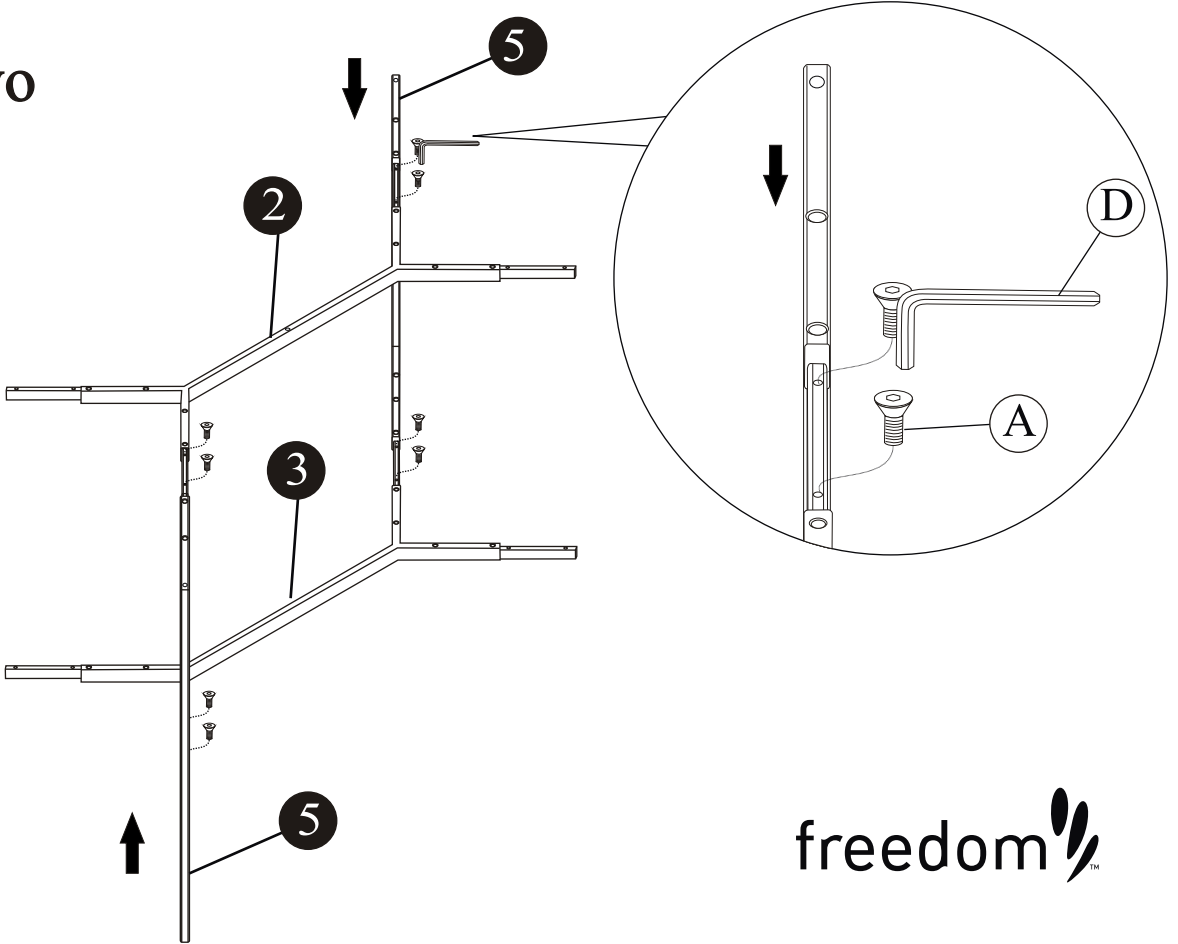

Assembly Instructions

Alto Dining Table Rectangular Top White

- Before you begin to assemble your new piece of furniture, please check to ensure that all parts have been supplied.
- Follow instructions closely as deviation from them may void your warranty and present a possible safety risk.
- It is recommended that assembly is done on a soft surface like carpet to avoid any damage.
- If you experience any problems with your new purchase please phone our Customer service Hotline 1800 807 416 (Customers outside Australia should contact their closest Freedom store.)

Care Information

Periodically check and re-tighten fasteners. Wipe down all surfaces using a clean cloth weekly.

Hardware

Ⓐ x32

Ⓑ x4

Ⓒ x5

Ⓓ x1

Parts

Assembly Instructions

Alto Dining Table Rectangular Top White

Step one

Step two

Assembly Instructions

Alto Dining Table Rectangular Top White

Step three

Step four