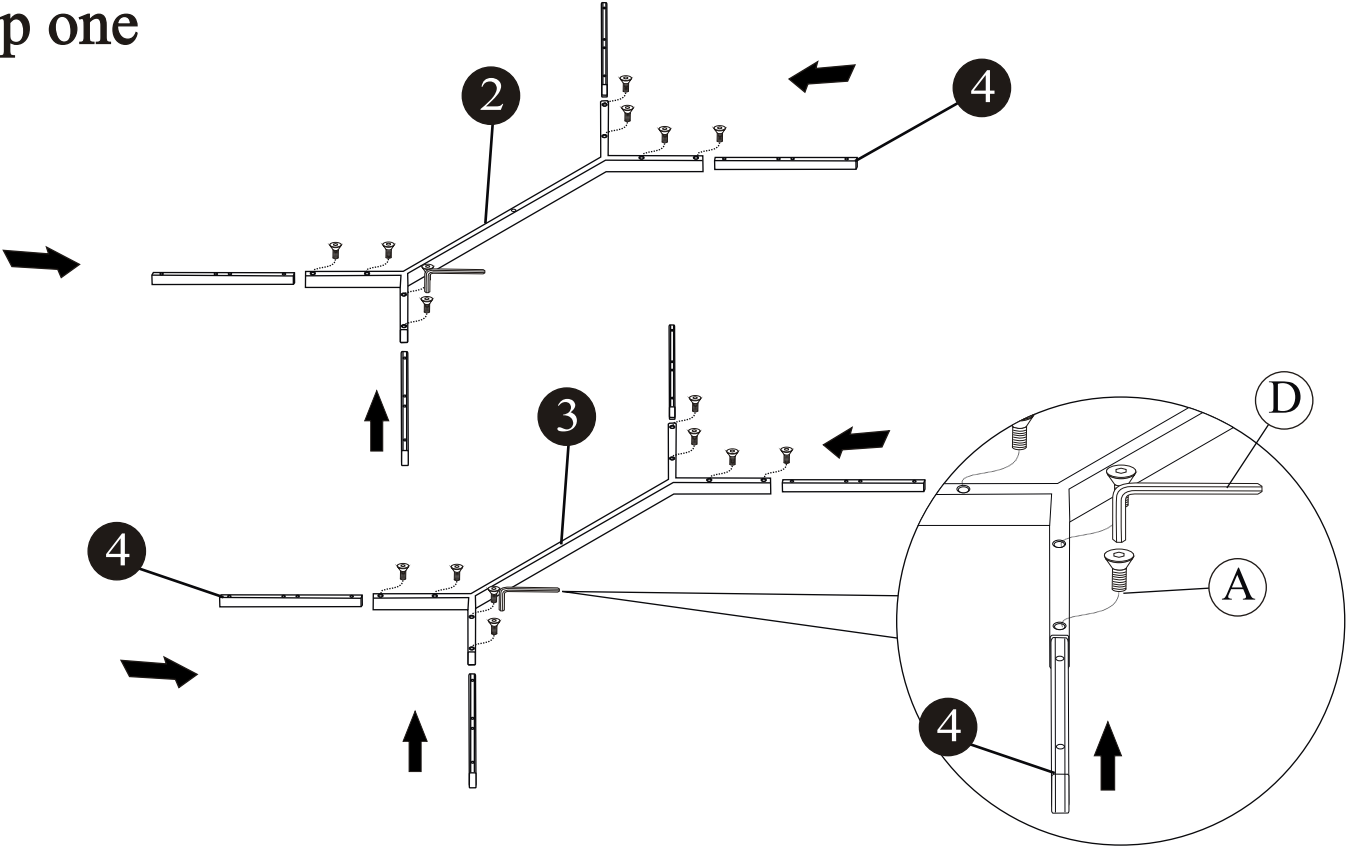

Assembly Instructions

Alto Dining Table Rectangular Top White

- Before you begin to assemble your new piece of furniture, please check to ensure that all parts have been supplied.
- Follow instructions closely as deviation from them may void your warranty and present a possible safety risk.
- It is recommended that assembly is done on a soft surface like carpet to avoid any damage.
- If you experience any problems with your new purchase please phone our Customer service Hotline 1800 807 416 (Customers outside Australia should contact their closest Freedom store.)

Care Information

Periodically check and re-tighten fasteners. Wipe down all surfaces using a clean cloth weekly.

Hardware

Ⓐ x32

Ⓑ x4

Ⓒ x5

Ⓓ x1

Parts

Assembly Instructions

Alto Dining Table Rectangular Top White

Step one

Step two

Assembly Instructions

Alto Dining Table Rectangular Top White

Step three

Step four