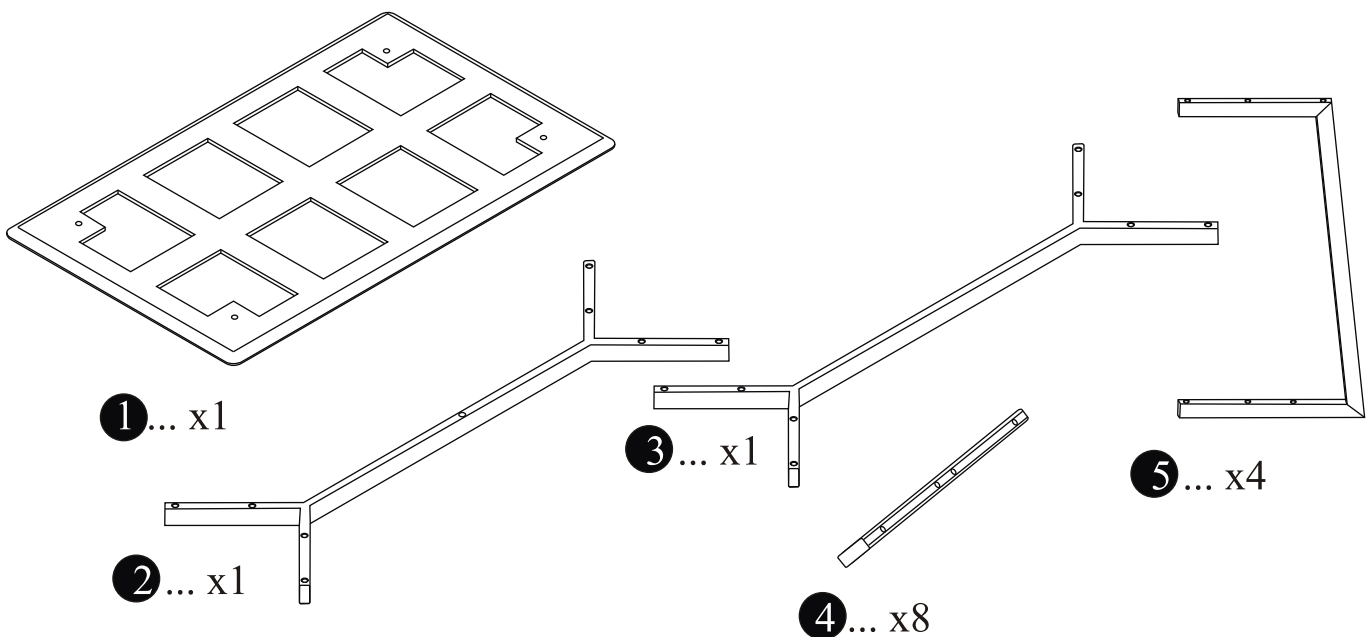

Care Information

Periodically check and re-tighten fasteners. Wipe down all surfaces using a clean cloth weekly.

Hardware

Ⓐ x32

Ⓑ x4

Ⓒ x5

Ⓓ x1

Parts

Assembly Instructions

Alto Dining Table Rectangular Top White

Step one

Step two

Assembly Instructions

Alto Dining Table Rectangular Top White

Step three

Step four