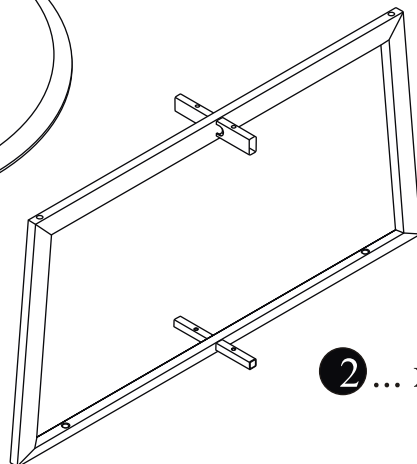

Care Information

Periodically check and re-tighten fasteners. Wipe down all surfaces using a clean cloth weekly.

Hardware

Ⓐ x4

Ⓑ x4

Ⓒ x4

Ⓓ x1

Parts

①... x1

②... x1

③... x2

Assembly Instructions

Alto Coffee Table Round Top White

Step one

Step two

Assembly Instructions