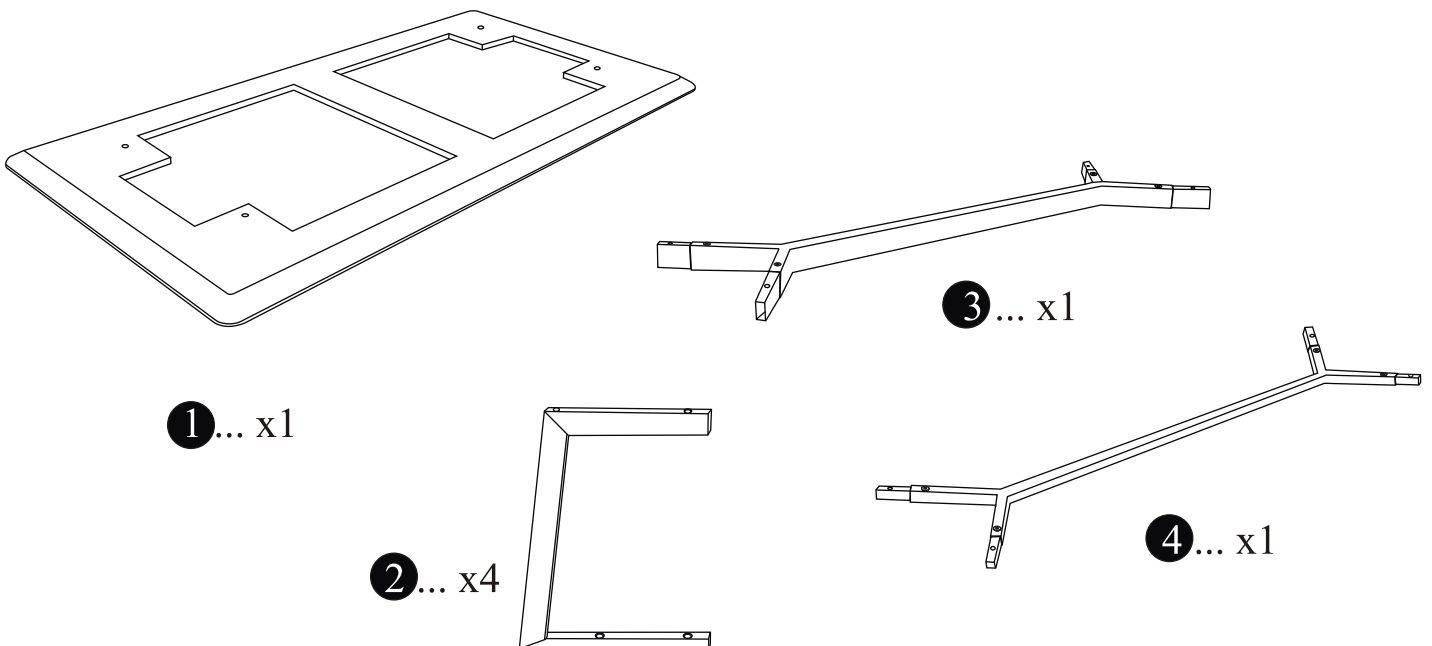

Assembly Instructions

Alto Coffee Table Rectangular Top White

- Before you begin to assemble your new piece of furniture, please check to ensure that all parts have been supplied.
- Follow instructions closely as deviation from them may void your warranty and present a possible safety risk.
- It is recommended that assembly is done on a soft surface like carpet to avoid any damage.
- If you experience any problems with your new purchase please phone our Customer service Hotline 1800 807 416 (Customers outside Australia should contact their closest Freedom store.)

Care Information

Periodically check and re-tighten fasteners. Wipe down all surfaces using a clean cloth Weekly.

Hardware

Parts

Assembly Instructions

Alto Coffee Table Rectangular Top White

Step one

Step two

Assembly Instructions

Alto Coffee Table Rectangular Top White

Step three

Step four