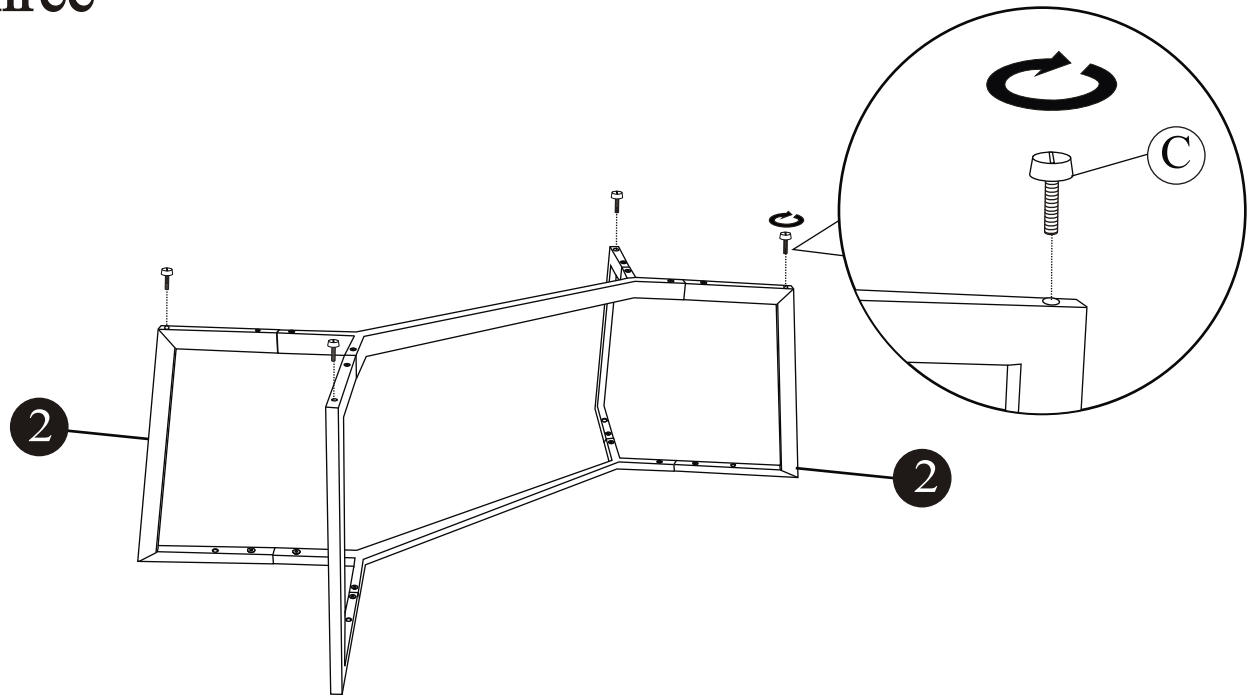

Care Information

Periodically check and re-tighten fasteners. Wipe down all surfaces using a clean cloth Weekly.

Hardware

Parts

Assembly Instructions

Alto Coffee Table Rectangular Top White

Step one

Step two

Assembly Instructions

Alto Coffee Table Rectangular Top White

Step three

Step four