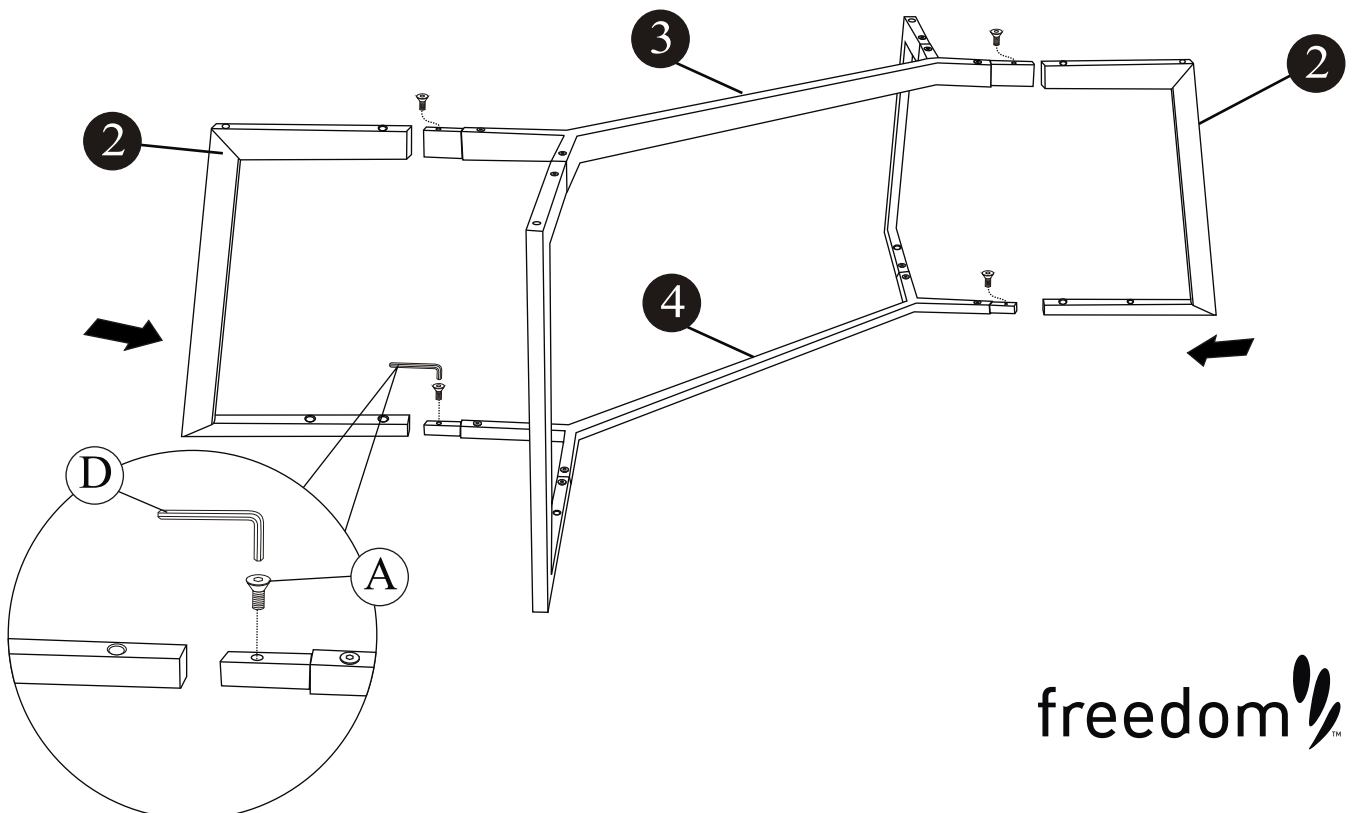

Assembly Instructions

Alto Coffee Table Rectangular Top White

- Before you begin to assemble your new piece of furniture, please check to ensure that all parts have been supplied.
- Follow instructions closely as deviation from them may void your warranty and present a possible safety risk.
- It is recommended that assembly is done on a soft surface like carpet to avoid any damage.
- If you experience any problems with your new purchase please phone our Customer service Hotline 1800 807 416 (Customers outside Australia should contact their closest Freedom store.)

Care Information

Periodically check and re-tighten fasteners. Wipe down all surfaces using a clean cloth Weekly.

Hardware

Parts

Assembly Instructions

Alto Coffee Table Rectangular Top White

Step one

Step two

Assembly Instructions

Alto Coffee Table Rectangular Top White

Step three

Step four