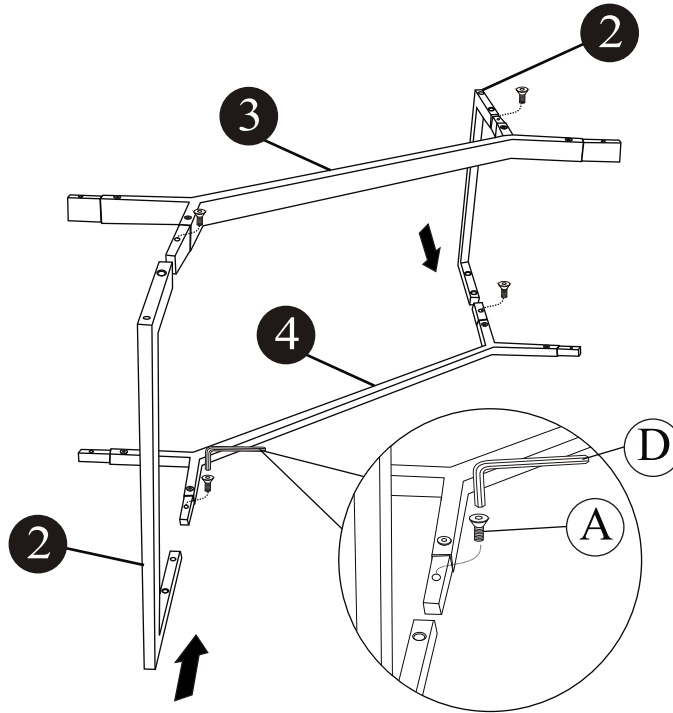

Assembly Instructions

Alto Coffee Table Rectangular Top White

- Before you begin to assemble your new piece of furniture, please check to ensure that all parts have been supplied.
- Follow instructions closely as deviation from them may void your warranty and present a possible safety risk.
- It is recommended that assembly is done on a soft surface like carpet to avoid any damage.
- If you experience any problems with your new purchase please phone our Customer service Hotline 1800 807 416 (Customers outside Australia should contact their closest Freedom store.)

Care Information

Periodically check and re-tighten fasteners. Wipe down all surfaces using a clean cloth Weekly.

Hardware

Parts

Assembly Instructions

Alto Coffee Table Rectangular Top White

Step one

Step two

Assembly Instructions

Alto Coffee Table Rectangular Top White

Step three

Step four