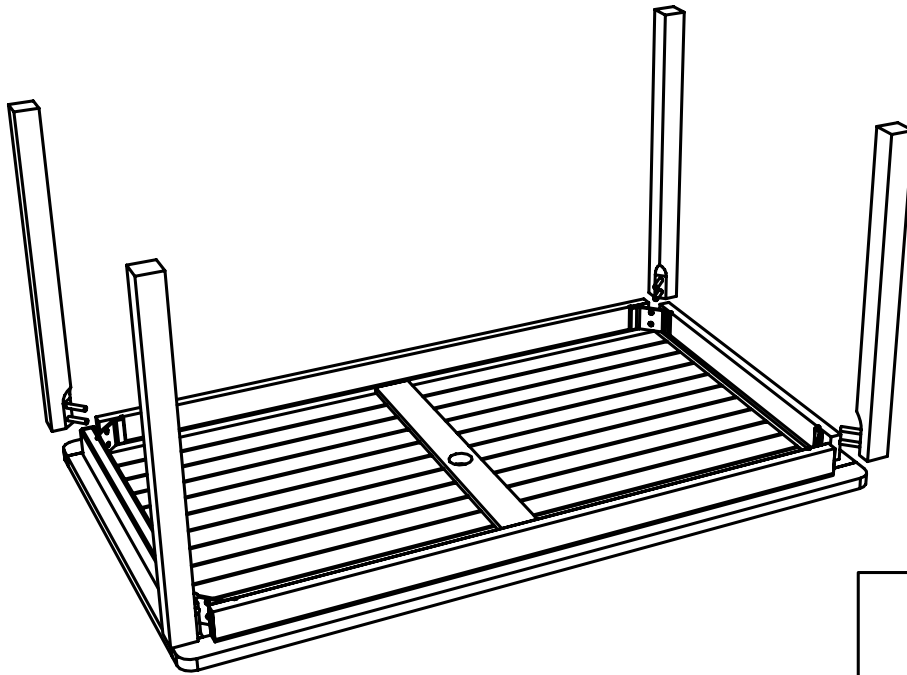

ASSEMBLY INSTRUCTION

(GT634X)

A. NUT M8 (8PCS)

B. WASHER M8 x20 (8 PCS)

C. SPANNER M13 (1PC)